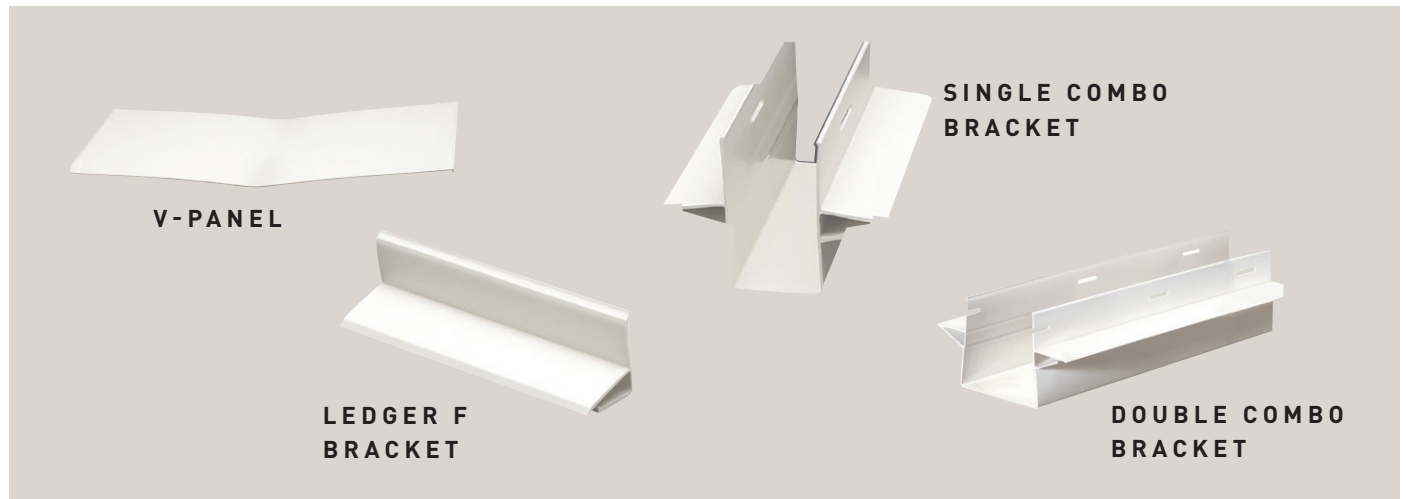

# Livable Lower Level

SMART. DYNAMIC. COMPLEMENTARY.

Designed for second-story decks, DrySpace™ is an under-deck water management system that collects and channels moisture away from the home, so you can make the most of the space underneath your deck. Adding crisp, clean lines above and a clean space below, DrySpace is made of solid extruded vinyl for maximum strength, durability, and weather resistance. Plus, it's backed by a 25-Year Limited Warranty.

## DrySpace Components

AVAILABLE IN BULK OR INDIVIDUAL COMPONENTS

DrySpace kits and individual components are available to fit most common deck dimensions. The kits include all the parts needed for an easy, seamless installation using standard tools.