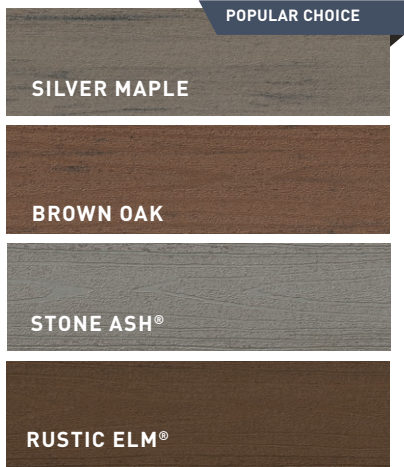

TRADITIONAL. TIMELESS. RUGGED.

Terrain Collection®

$$

Tap into traditional and timeless hues for your outdoor oasis. Ranging from solid to minimally blended colors, these scalloped boards offer a complex, rugged wood grain pattern designed to camouflage wear and tear from everyday life. This practical collection is the perfect combination of value and performance.

- Cathedral wood grain pattern
- Blended and solid colors
- Scalloped boards