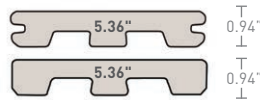

Tap into traditional and timeless hues for your outdoor oasis. Ranging from solid to minimally blended colors, these scalloped boards offer a complex, rugged wood grain pattern designed to camouflage wear and tear from everyday life. This practical collection is the perfect combination of value and performance.

- Cathedral wood grain pattern
- Blended and solid colors
- Scalloped boards