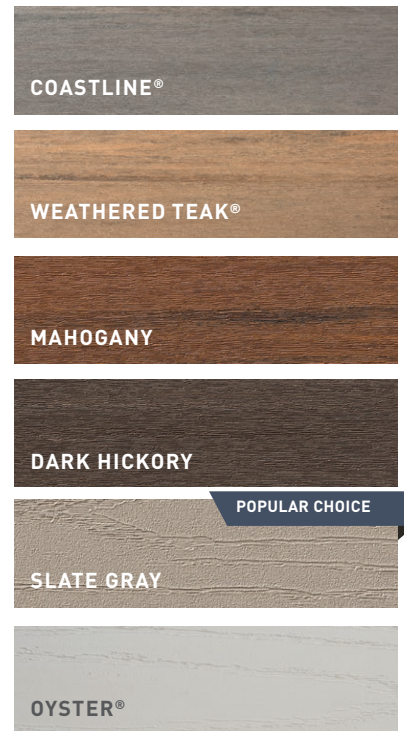

- Available in a variety of wood grain patterns and colors
- Available in standard width and thickness
- **Wide width** available in Coastline, Weathered Teak, Mahogany, and Dark Hickory

4 - S I D E D  
C A P P E D  
C O M P O S I T E