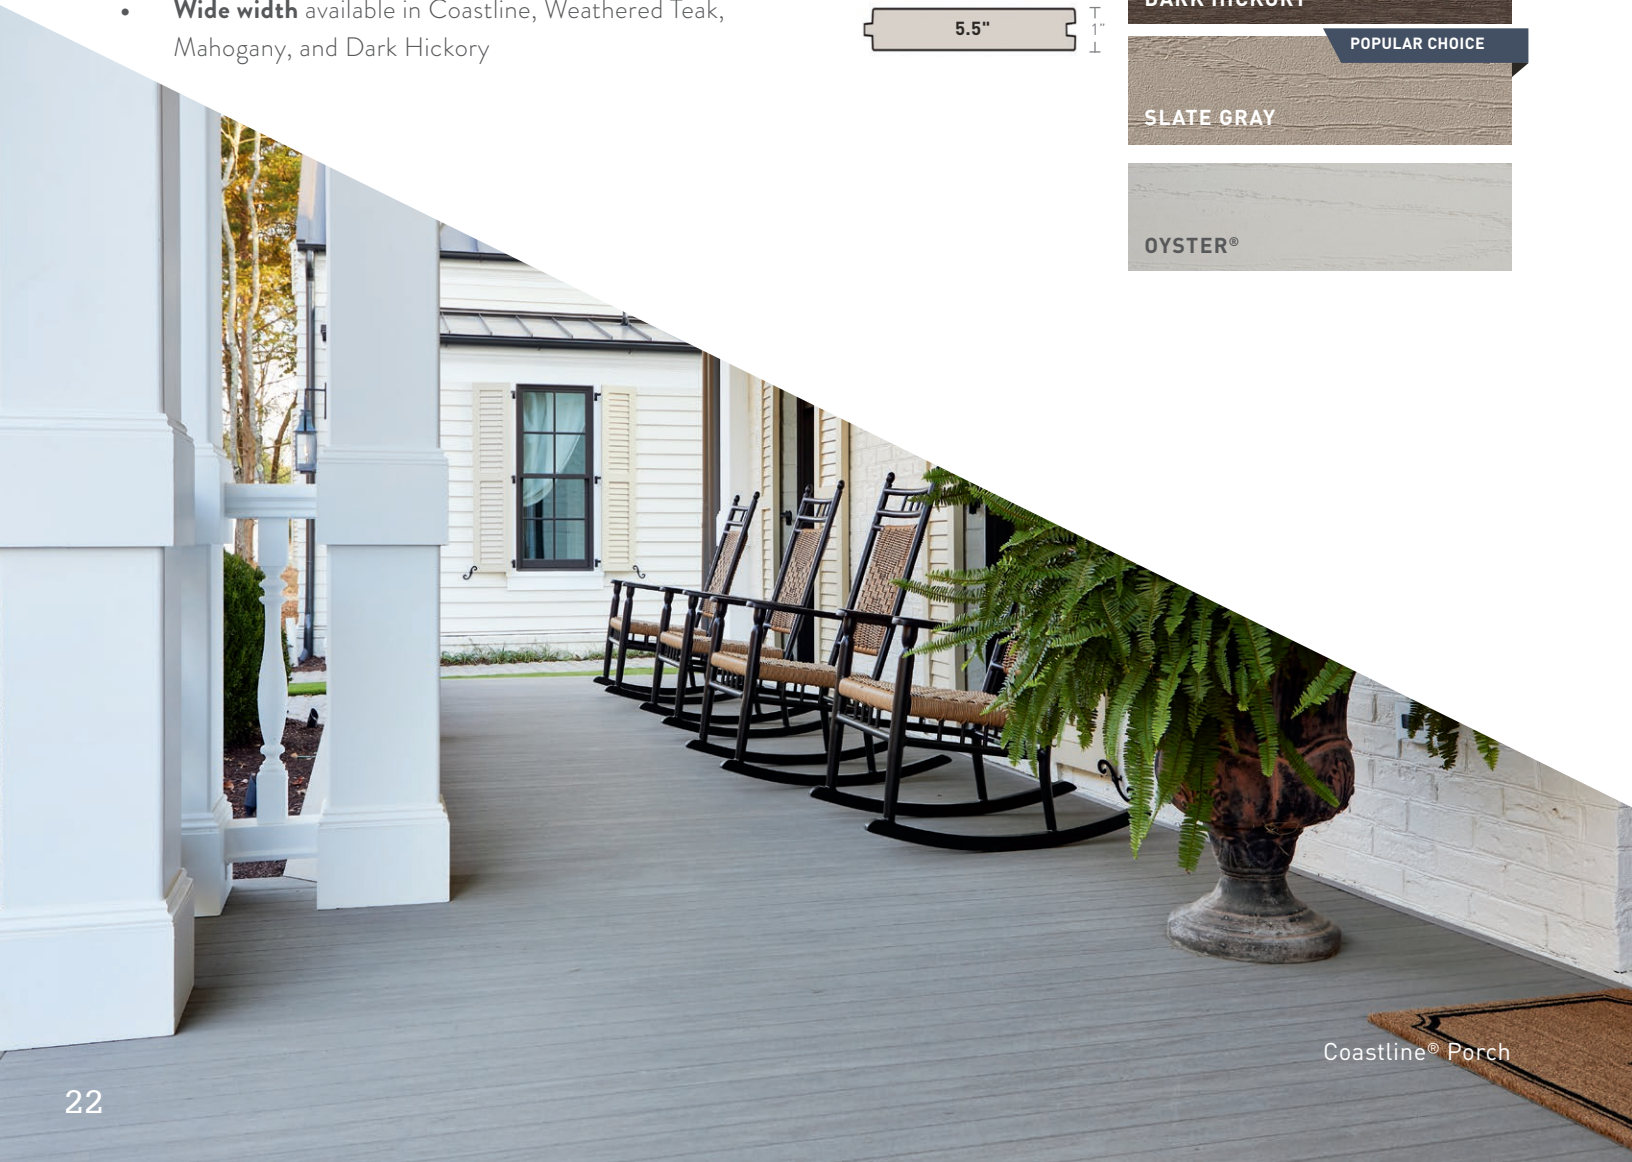

TIMBERTECH® AZEK® PORCH

Perfect Porch Appeal

ELEGANT. STYLISH. DURABLE.

$$$

Forget curb appeal — it's all about porch appeal these days. Warm, natural-looking, and nuanced colors round out the Porch Collection to help create an inviting space to greet guests or simply lounge. With tongue and groove technology, these porch boards feature a tighter-fit between boards for a more polished look. Offered in both standard and wide width, you can make a style statement on your front porch.

- Available in a variety of wood grain patterns and colors
- Available in standard width and thickness
- **Wide width** available in Coastline, Weathered Teak, Mahogany, and Dark Hickory