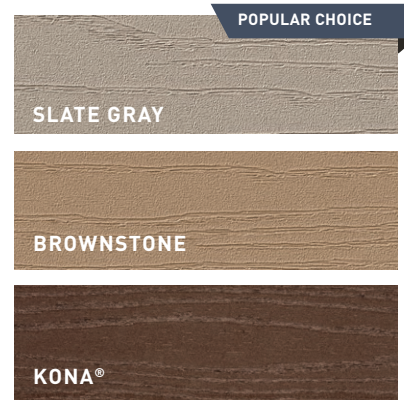

WARM. NATURAL. EFFORTLESS.

Harvest Collection®

$$

Tie in traditional, cathedral wood grain patterns and a soft, solid color palette to your deck when using boards from this classic collection. Composed of natural shades, this decking complements a wide range of homes' exteriors. Seeking a freshly painted wood look? Look no further than the Harvest Collection.

- Cathedral wood grain pattern
- Solid colors
- Available in standard width and thickness
- **Wide width** available in Brownstone and Slate Gray
- **MAX boards** are available in Slate Gray. Perfect for docks, boardwalks, and many commercial applications

Deck Out Your Design