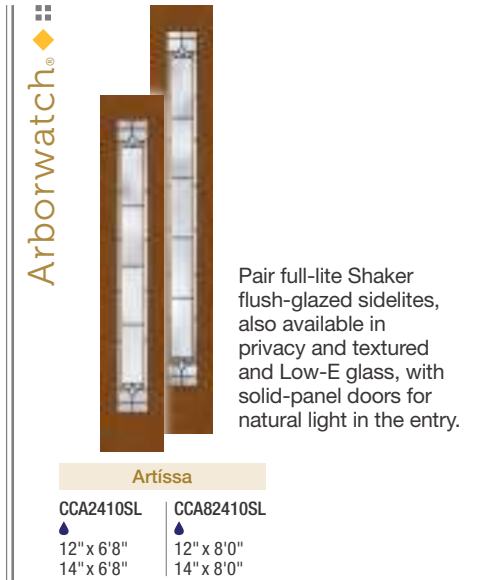

CCA84915L
   3'0" x 8'0"

CCA84915R
   3'0" x 8'0"

Artissa

CCA4925L
  3'0" x 6'8"

CCA4925R
  3'0" x 6'8"

*Formerly Classic-Craft American Style.

Note: See page 299 for important product details that may help with your purchase decision.