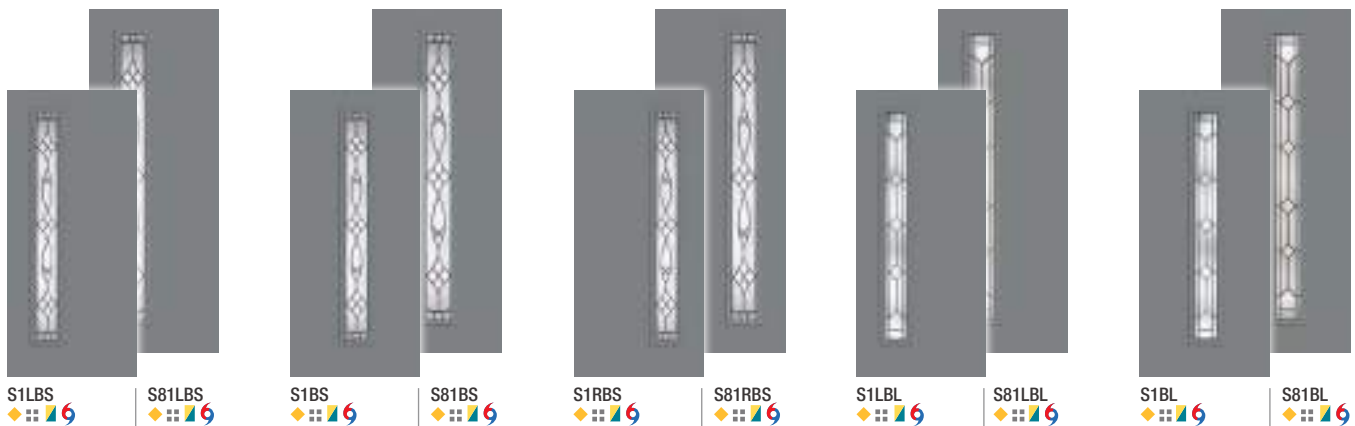

Línea

Note: Product images show exterior side of door.

Wood-Grained Fiberglass: Mahogany or Oak (Shown in Driftwood stain.)		Smooth Fiberglass	Steel

It's your decision, by design.
Select a look for the door and sidelites. Choose a material. Find an available glass design and frame to complete the statement. Stain or paint it any color. Explore all the possible combinations at thermatru.com/pulse.

Note: Door and sidelite styles shown in smooth fiberglass with flat lite frame. To see styles in other material choices, go to thermatru.com/pulse.

Note: See page 299 for important product details that may help with your purchase decision.
Top: Pulse Ari, Axis Glass with Scrolled Lite Frame, Door – S83AX, ©TheHouseDesigners.com