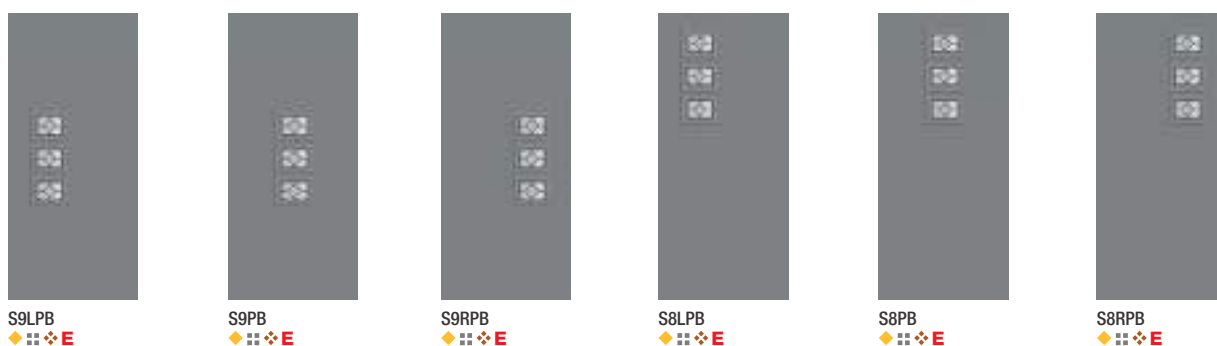

Echo *Continues on next page.*

Privacy & Textured Glass Options
Add the code to the blank in the style number for the desired door and glass combination. For details on glass options, see page 262.

XK = Reeded   XE = Satin Etch   XJ = Chinchilla   XN = Granite
XG = Geometric   XC = Chord   XR = Rainglass

Key

- Low-E Glass (LE)
- Black Nickel Caming (1D)
- Brushed Nickel Caming (1C)
- Brass Caming (1A)
- Wrought Iron (1W)
- NEW Scrolled & Flat Advanta Lite Frame
- WBDR / HVHZ Options
- Elevated 10" Bottom Rail Options