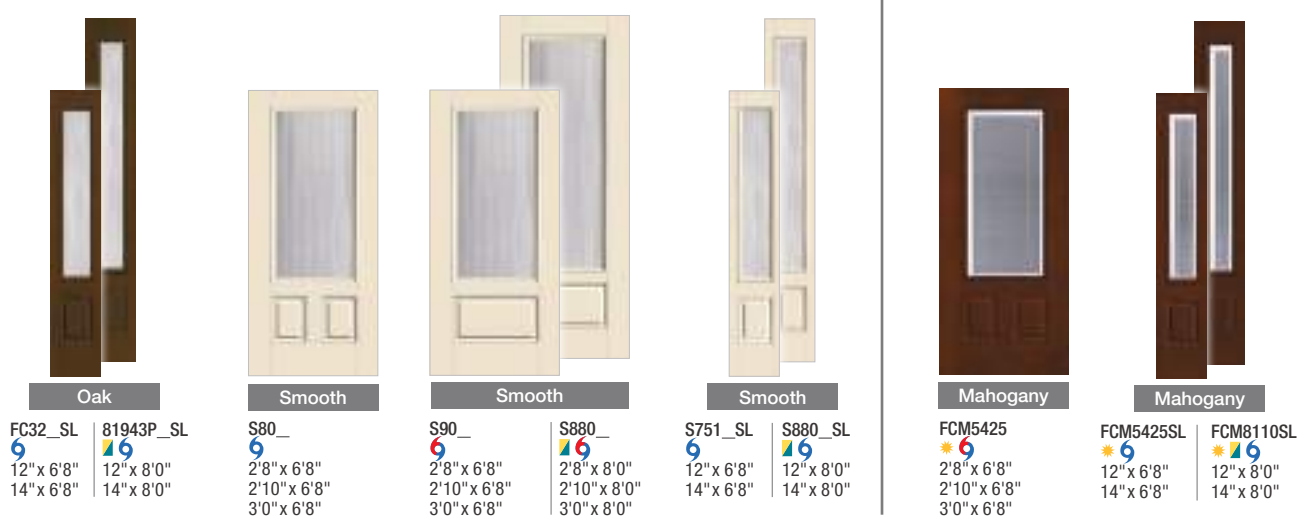

Internal Blinds

FC32_SL 12" x 6'8" 14" x 6'8"	81943P_SL 12" x 8'0" 14" x 8'0"	S80_ 2'8" x 6'8" 2'10" x 6'8" 3'0" x 6'8"	S90_ 2'8" x 6'8" 2'10" x 6'8" 3'0" x 6'8"	S880_ 2'8" x 8'0" 2'10" x 8'0" 3'0" x 8'0"	S751_SL 12" x 6'8" 14" x 6'8"	S880_SL 12" x 8'0" 14" x 8'0"	FCM5425 2'8" x 6'8" 2'10" x 6'8" 3'0" x 6'8"	FCM5425SL 12" x 6'8" 14" x 6'8"	FCM8110SL 12" x 8'0" 14" x 8'0"

Internal Blinds *Continues on next page.*

Key

- Flush-Glazed Glass with Detailed Sticking (FG)
- Simulated Divided Lites (SDL)
- WBDR Options
- Low-E Glass (LE)
- NEW Scrolled & Flat Advanta Lite Frame
- WBDR / HVHZ Options
- Simulated Divided Lites (SDL)
- NEW Scrolled Advanta Lite Frame