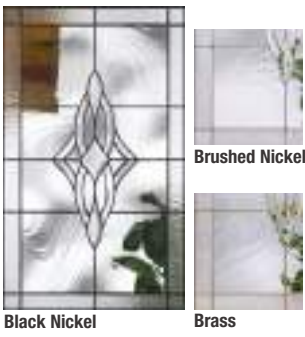

Wellesley
Glass Privacy Rating: **6**