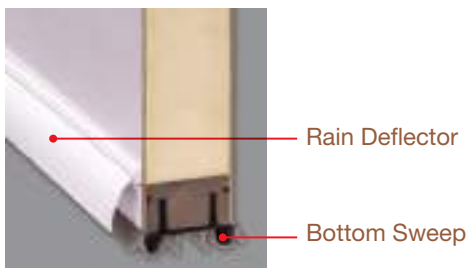

Bottom of door;
exterior view.