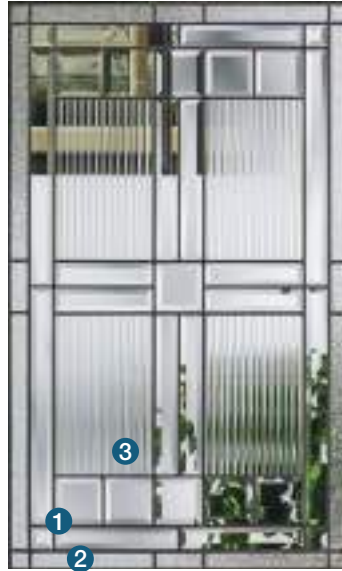

Saratoga™

Saratoga evokes a certain urban sophistication while offering modest privacy with its **1** clear bevels, **2** diamond glass, **3** reeded glass and coming. The geometric pattern bridges both modern and traditional designs.

Black Nickel