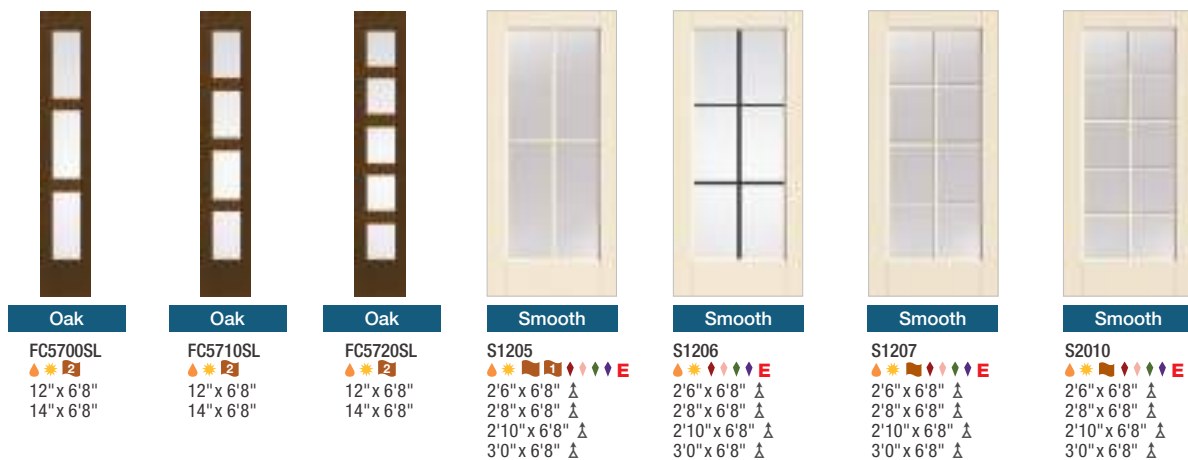

Oak FC5700SL ▲ 🔥 ⚡ 2 12" x 6'8" 14" x 6'8"	Oak FC5710SL ▲ 🔥 ⚡ 2 12" x 6'8" 14" x 6'8"	Oak FC5720SL ▲ 🔥 ⚡ 2 12" x 6'8" 14" x 6'8"	Smooth S1205 ▲ 🔥 ⚡ ⚡ ⚡ ⚡ ⚡ ⚡ E 2'6" x 6'8" ▲ 2'8" x 6'8" ▲ 2'10" x 6'8" ▲ 3'0" x 6'8" ▲	Smooth S1206 ▲ 🔥 ⚡ ⚡ ⚡ ⚡ E 2'6" x 6'8" ▲ 2'8" x 6'8" ▲ 2'10" x 6'8" ▲ 3'0" x 6'8" ▲	Smooth S1207 ▲ 🔥 ⚡ ⚡ ⚡ ⚡ E 2'6" x 6'8" ▲ 2'8" x 6'8" ▲ 2'10" x 6'8" ▲ 3'0" x 6'8" ▲	Smooth S2010 ▲ 🔥 ⚡ ⚡ ⚡ ⚡ E 2'6" x 6'8" ▲ 2'8" x 6'8" ▲ 2'10" x 6'8" ▲ 3'0" x 6'8" ▲