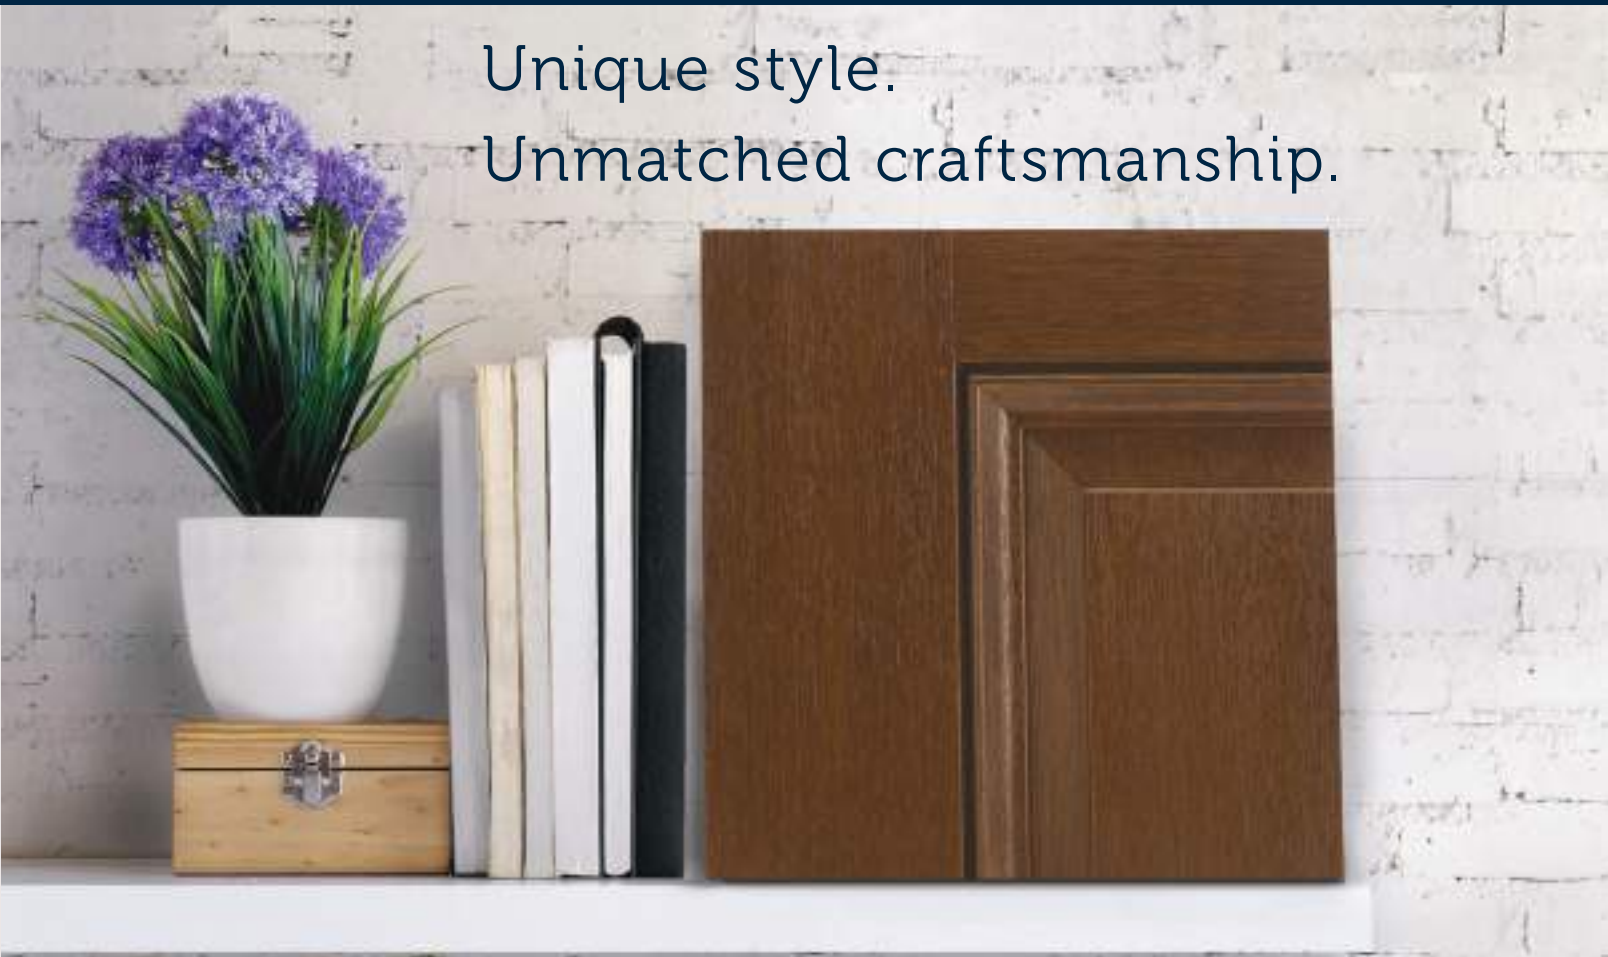

Unique style.

Unmatched craftsmanship.

ARTÍSSA

Collection

Rooted in simple nostalgia, the Artíssa Collection pays homage to the handmade culture of the American Arts and Crafts movement. Highlighting the beauty of straight-forward design, this selection of premium Classic Craft® doors features clean lines, Shaker styling and Craftsman-inspired glass for a casual and welcoming approach to the entryway.