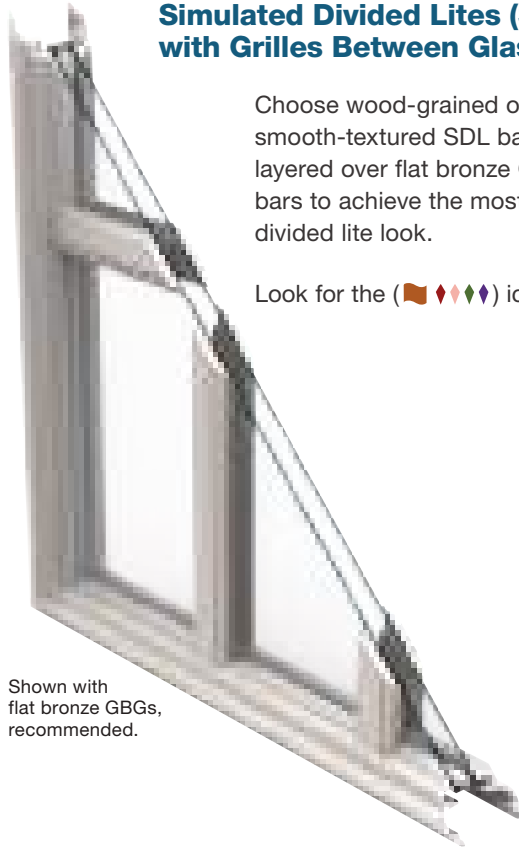

Choose wood-grained or smooth-textured SDL bars layered over flat bronze GBG bars to achieve the most authentic divided lite look.

Look for the (  ) icons.

Shown with flat bronze GBGs, recommended.

Simulated Divided Lites (SDLs)