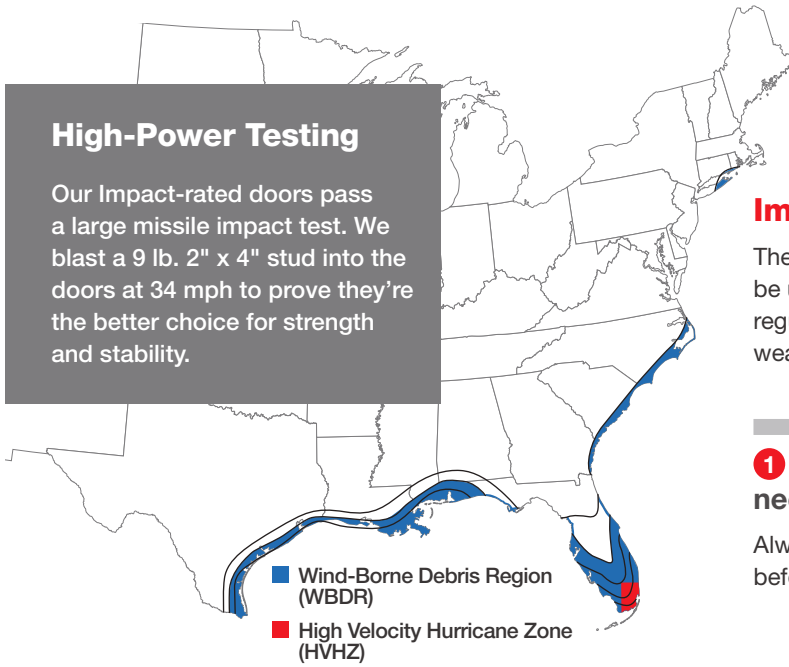

Tough when you need it. Beautiful always.

High-Power Testing

Our Impact-rated doors pass a large missile impact test. We blast a 9 lb. 2" x 4" stud into the doors at 34 mph to prove they're the better choice for strength and stability.

Impact-Rated Products

Therma-Tru offers Impact-rated doors and glass that can be used to meet high-wind and coastal region codes and regulations, offering excellent performance in extreme weather conditions while providing added protection.

1 Use the map as a guide to find out if you need product for WBDR or HVHZ.

Always confirm building code requirements in your area before buying.*