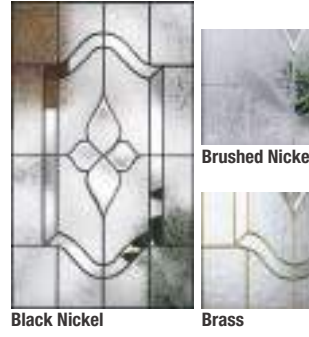

Concorde
Glass Privacy Rating: **8**