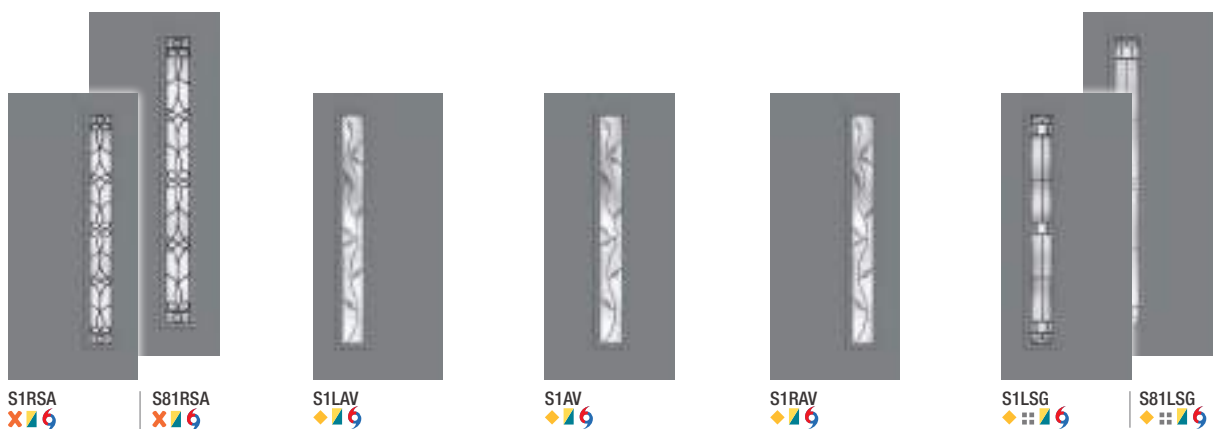

S1RSA S81RSA S1LAV S1AV S1RAV S1LSG S81LSG