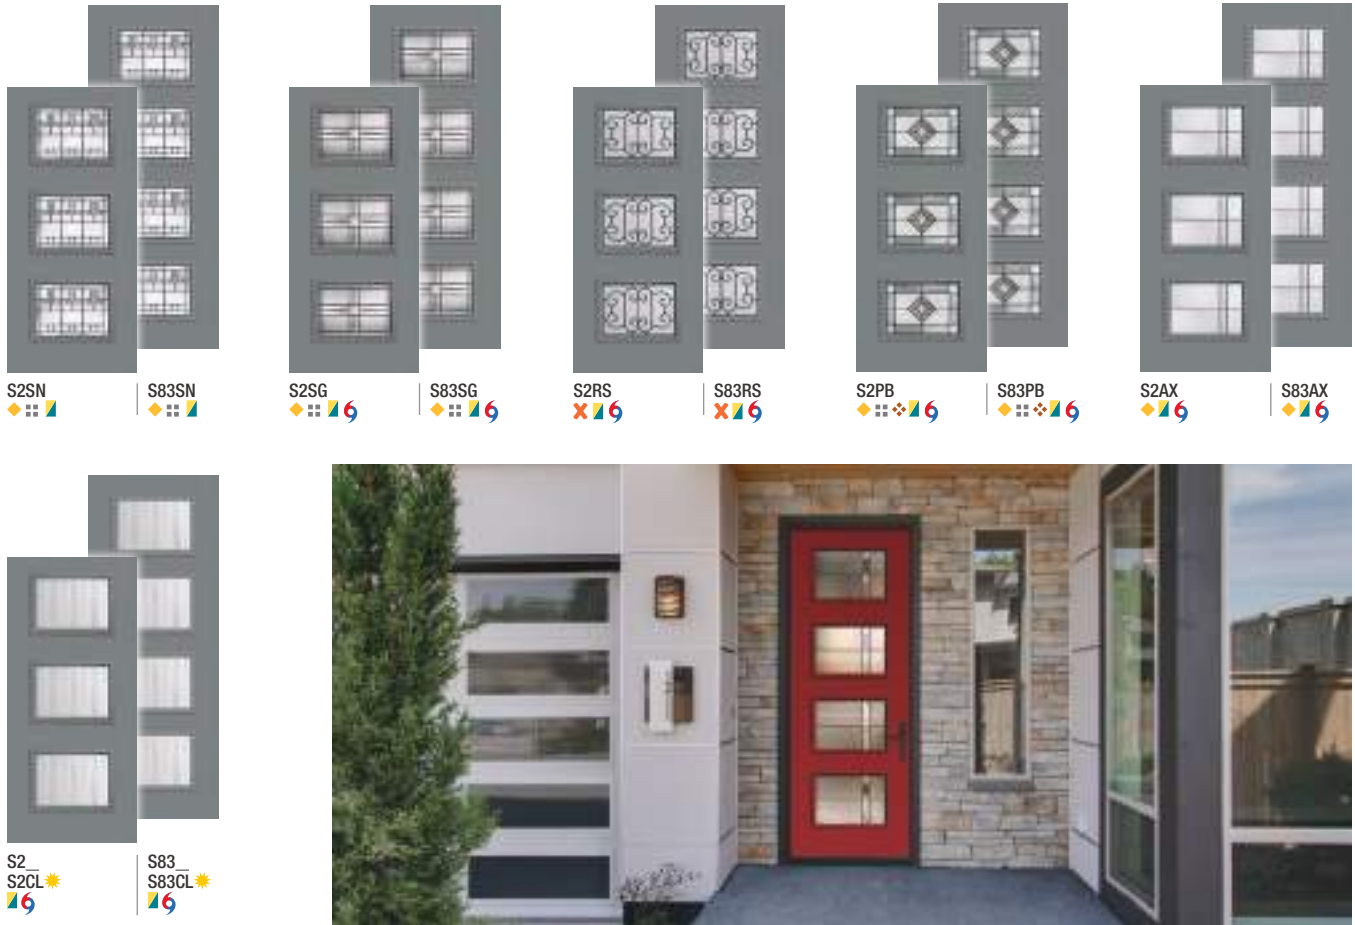

Ari

Note: Product images show exterior side of door.