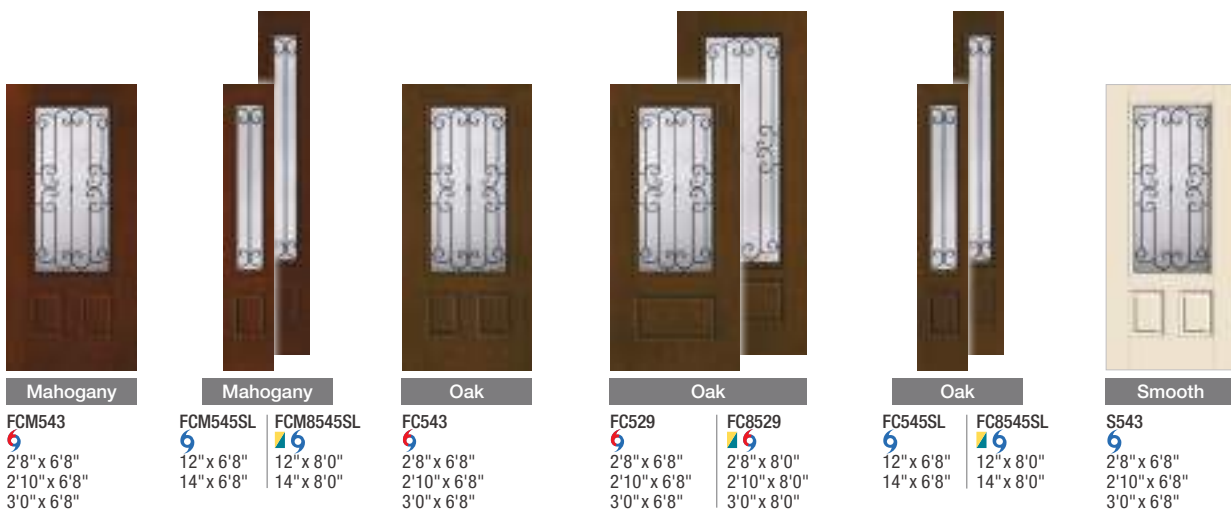

Riserva® x

Concorde™ ◆ ◆ ◆

Concorde Continues on next page.

Key

- Black Nickel Caming (1D)
- NEW Scrolled & Flat Advanta Lite Frame
- Brushed Nickel Caming (1C)
- WBDR Options
- Brass Caming (1A)
- WBDR / HVHZ Options
- Wrought Iron (1W)