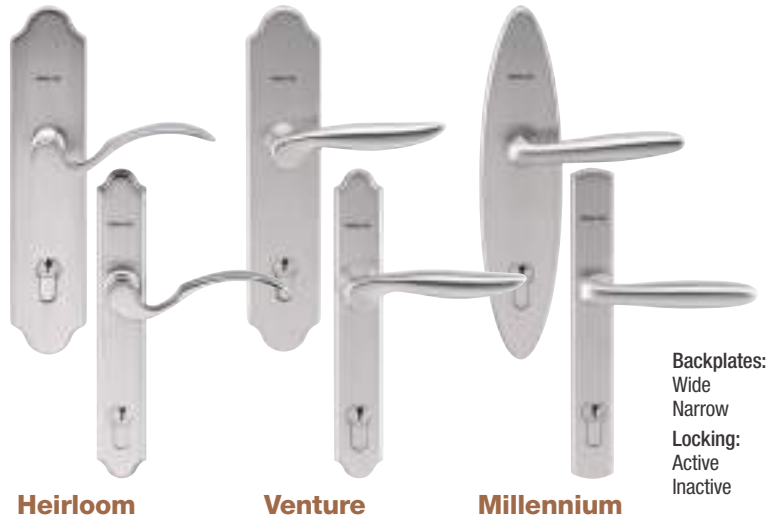

Heirloom

Venture

Millennium

Backplates:
Wide
Narrow
Locking:
Active
Inactive

Finish Options

Bright Brass

Brushed Nickel

Black Nickel