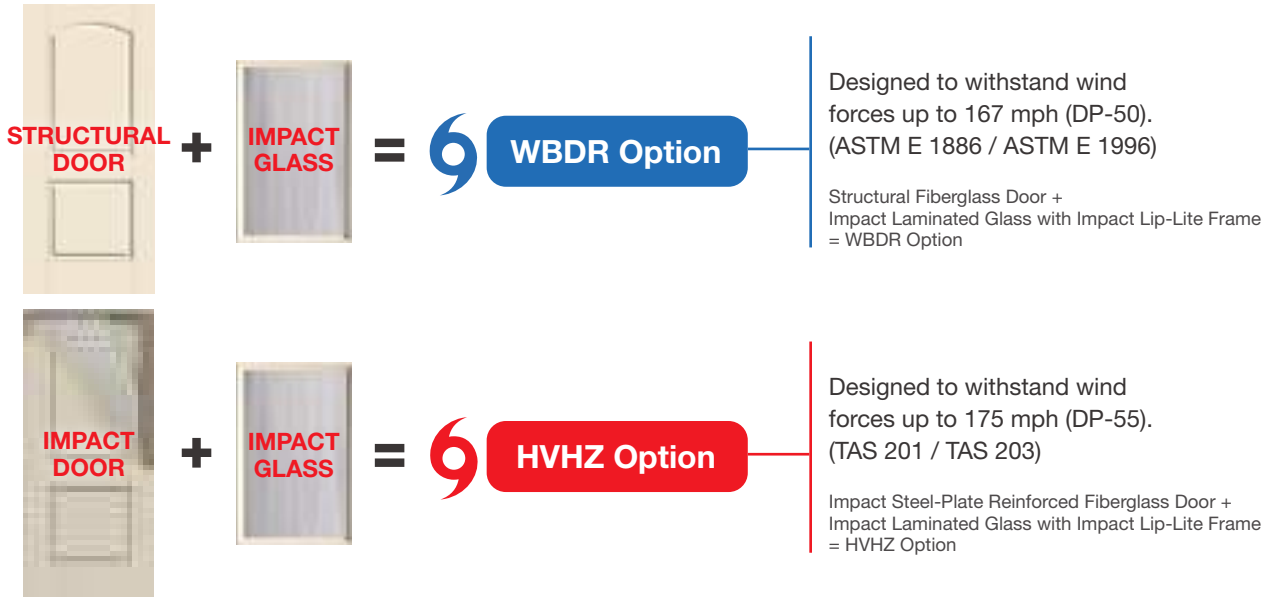

2 Use the icons to find available Therma-Tru® product options in this catalog.

WBDR / HVHZ Options: Look for this icon to find door and sidelite styles that can be configured for WBDR or HVHZ.

3 Verify that there is a Therma-Tru product approval specific to your area for the door system configuration before buying.*

4 Make sure the product is installed in compliance with the product approval to meet building codes.

The performance of the door system depends on how it is installed. Proper installation is required to comply with building codes.

*Product approvals show that the door system meets applicable codes when selected, assembled and installed as instructed. Note: See your Therma-Tru seller or visit www.thermatru.com for product approvals and installation instructions. Always confirm building code requirements in your area before buying. Follow weather and news reports to assess severe weather situations and obey local authorities' shelter and evacuation orders. No product guarantees safety for persons or property, nor makes any premises hurricane- or impact-proof.