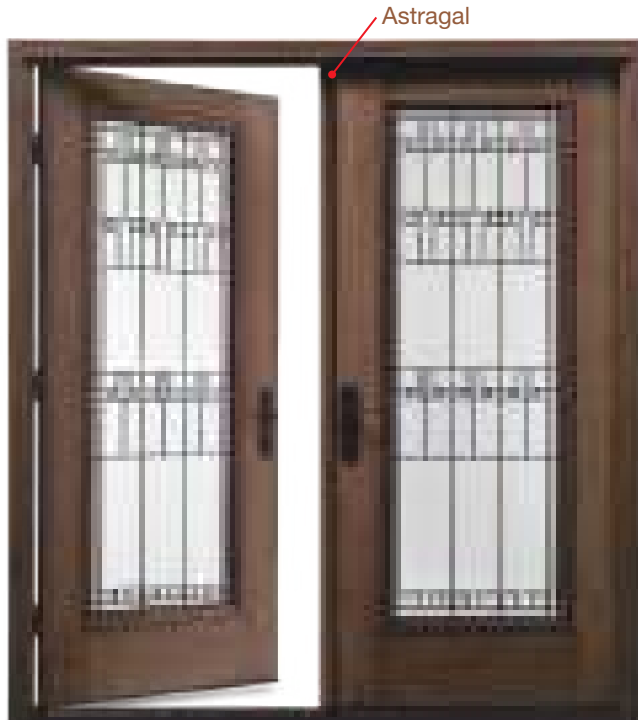

Astragals

Cover the margin between double doors to help complete the seal against air and moisture infiltration, with aluminum construction for stability, holding power and durability. Available in a stainable wood-grained vinyl wrap or aluminum.

Stainable Astragal

1. **Heights:**
   6'6"
   6'8"
   7'0"
   8'0"
2. **Width:**
   7/8"
3. **Configurations:**
   Inswing
   Outswing
   Multi-Point Lock
   Double Bore
   Left-Handed
   Right-Handed
4. **Grain Options:**
   Oak
   Fir
5. **Weatherstrip:**
   Bronze

Shown in Oak grain with Redwood stain.