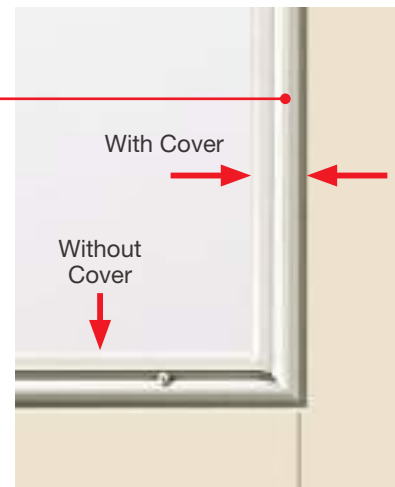

Impact Lip-Lite Frame

Features durable, paintable aluminum construction.

An attractive scrolled profile gives a thin, sleek appearance and a screw channel cover helps hide unsightly screws.