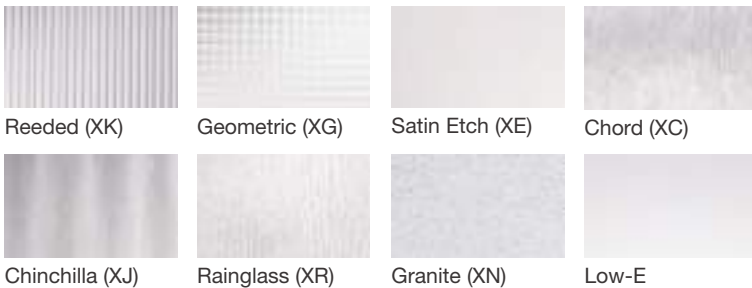

Residential

Commercial & Multi-Resident

NEW 8'0" Smooth-Star® Flush-Glazed Doors with Elevated Bottom Rail

More natural light.

Ideal for multi-family new construction and remodeling, the popular 8'0" Smooth-Star flush-glazed full-lite door has been redesigned with an elevated bottom rail to meet ADA requirements.* Starting on page 153.