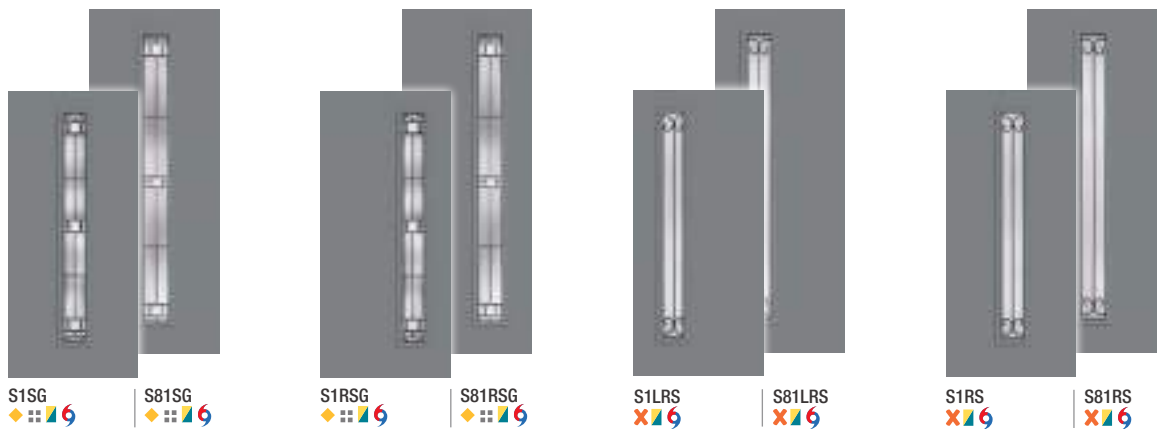

S1SG S81SG S1RSG S81RSG S1LRS S81LRS S1RS S81RS

Línea Continues on next page.

Privacy & Textured Glass Options
Add the code to the blank in the style number for the desired door and glass combination. For details on glass options, see page 262.

XK = Reeded
XG = Geometric
XE = Satin Etch
XC = Chord
XJ = Chinchilla
XR = Rainglass
XN = Granite

1. **Key**
2. ★ Low-E Glass (LE)
   - Black Nickel Caming (1D)
   - Brushed Nickel Caming (1C)
   - Brass Caming (1A)
   - ✕ Wrought Iron (1W)
   - ▲ NEW Scrolled & Flat Advanta Lite Frame
   - Ⓜ WBDP / HVHZ Options