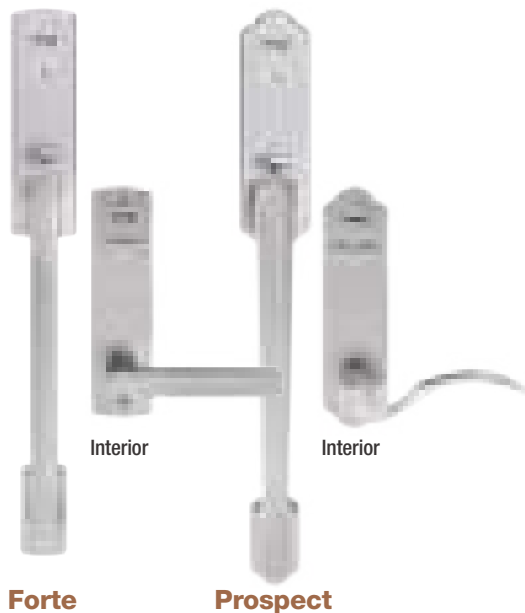

Handleset Options for Standard Door MPLS

Designed to complement Therma-Tru® door styles from traditional to contemporary.

Forte

Prospect