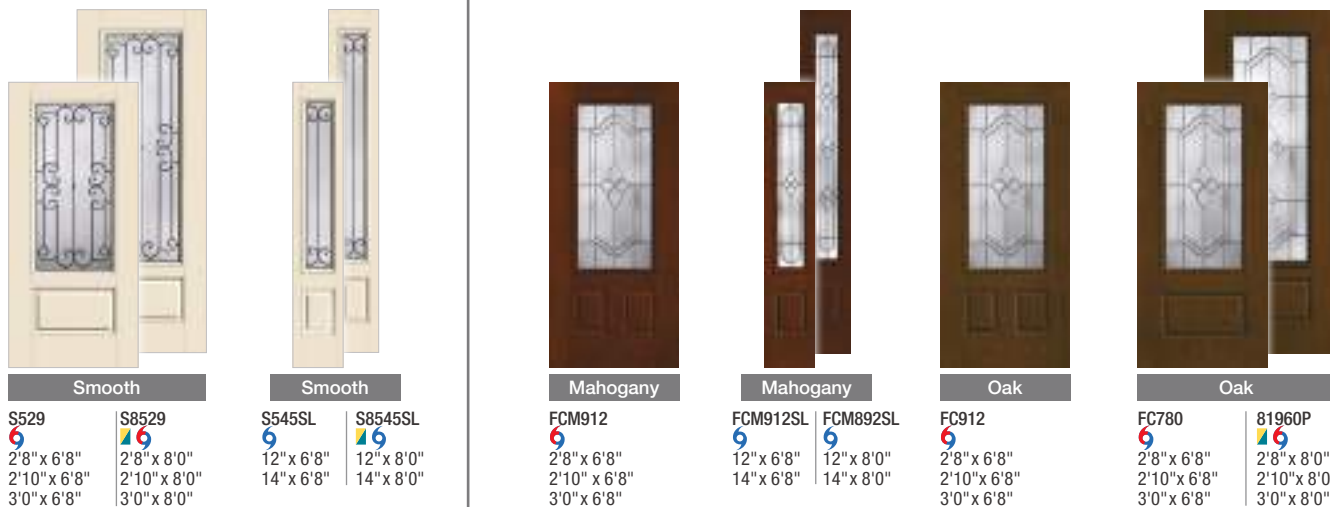

Concorde™ ◆ ◆ ◆

Concorde Continues on next page.

Key

- Black Nickel Caming (1D)
- NEW Scrolled & Flat Advanta Lite Frame
- Brushed Nickel Caming (1C)
- WBDR Options
- Brass Caming (1A)
- WBDR / HVHZ Options
- Wrought Iron (1W)