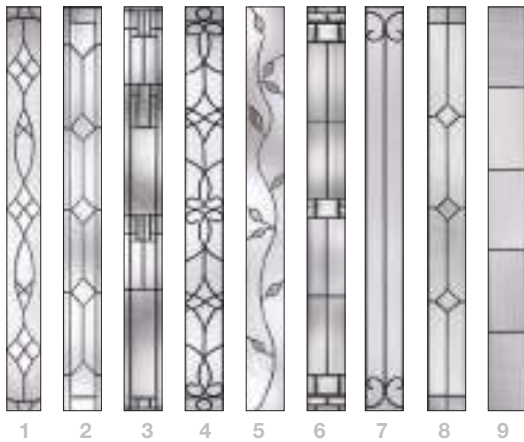

Decorative Glass

Available for Línea.