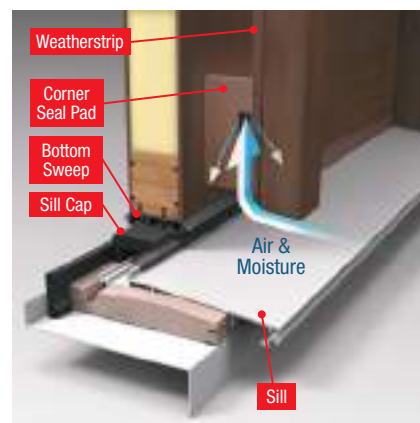

3 Corner seal pads (inswing only) complete the seal between the **sill cap**, **bottom sweep** and **weatherstrip** to help block potential pathways where wind-driven moisture can infiltrate the bottom corner of the door system.