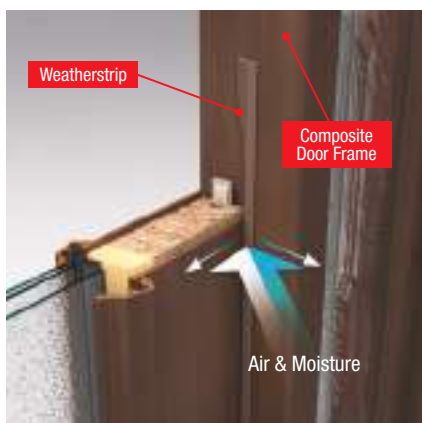

1 Weatherstrip is engineered in a variety of profiles to provide the best possible fit with our door systems, helping to deliver a precise seal between the **door** and **frame**. In addition, a rot-free Therma-Tru **composite door frame*** delivers extra protection from the damaging effects of moisture.