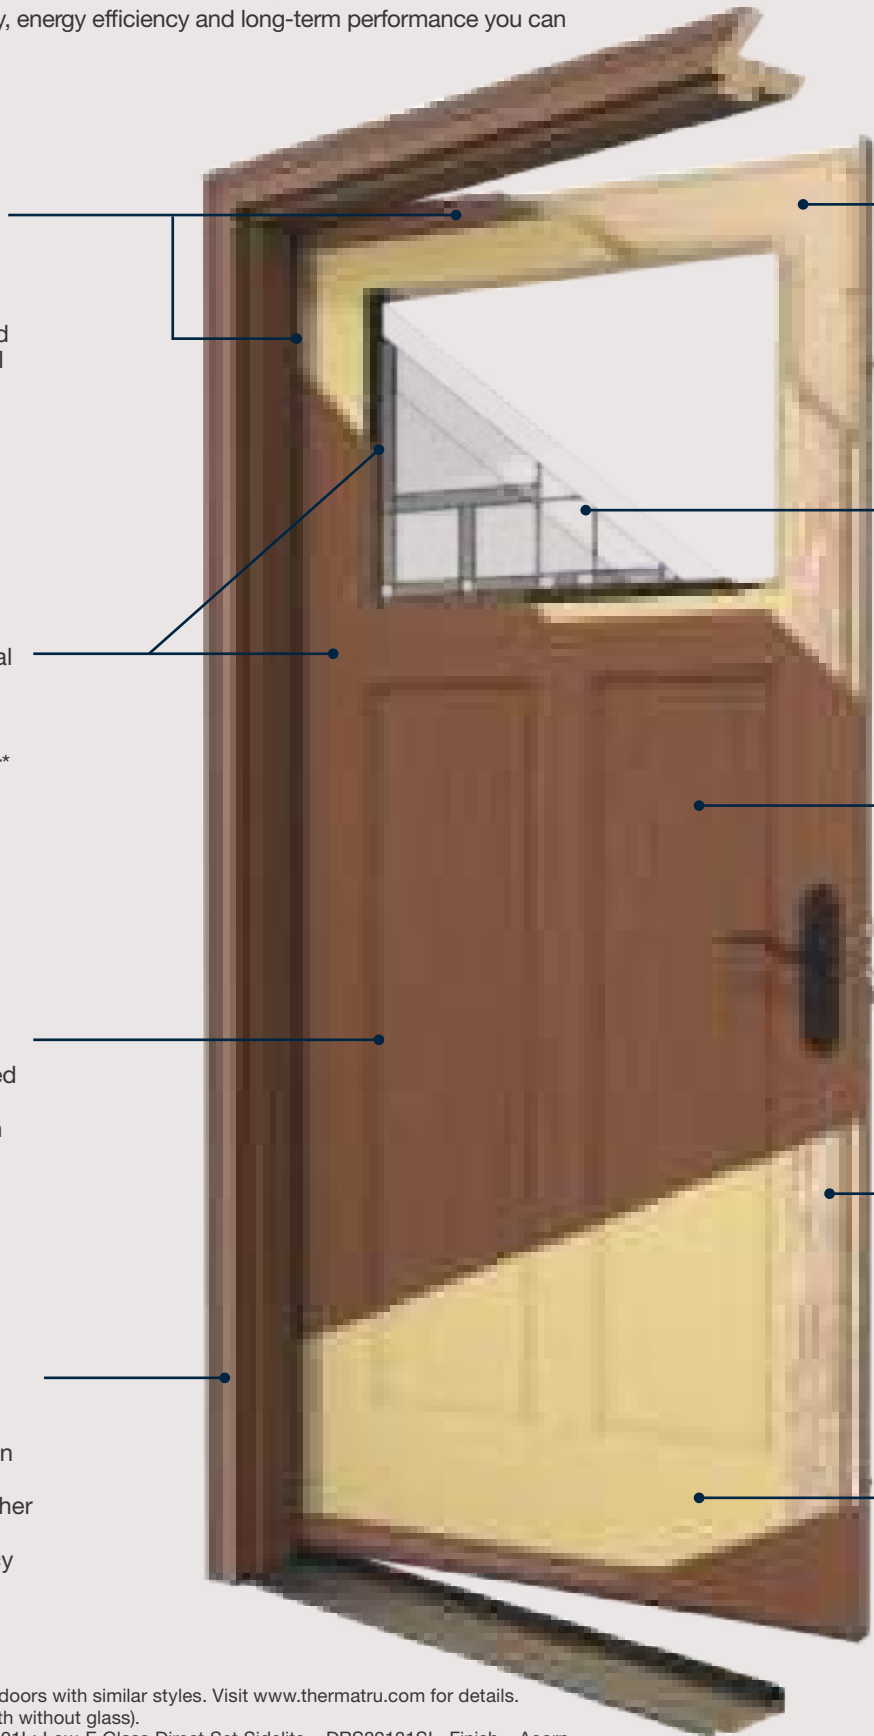

Premium construction, inside and out.

Highlighting the best of craftsmanship and innovation, Classic Craft premium entryways boast impressive, well-designed features and remarkable construction. The inner workings of each Classic Craft door lay the foundation for exceptional strength, security, energy efficiency and long-term performance you can depend on for years to come.

Engineered for Moisture Protection

Features composite top and bottom rails and solid hardwood edges for increased moisture and rot protection all the way around the door.

Designed with Authenticity

Features construction identical to wood doors with narrow stiles and rails, and flush-glazed glass options that are more than 10% wider* to welcome more natural light into the home.

Tested to Withstand Mother Nature

Designed and rigorously tested to withstand and protect from the damaging effects of harsh weather conditions.

Therma-Tru® Door Frame

Created specifically for Thermo-Tru doors to deliver an entire entry system designed and engineered to work together to resist leaks and drafts, and help maintain energy efficiency and weather resistance.

*Comparison of Classic Craft to other standard fiberglass doors with similar styles. Visit www.thermatru.com for details.

**Comparison of R-Values of fiberglass to wood doors (both without glass).

Right Page Top: Classic Craft Walnut Grain Door – CCW8901L; Low-E Glass Direct Set Sidelite – DRS82131SL, Finish – Acorn

Right Page Middle: Classic Craft Mahogany Grain, Low-E Glass, Door – CCR30020; Provincial Glass, Sidelites – CCR3408SL;

Low-E Glass, Transom – 19220T, Finish – Driftwood

Right Page Bottom: Classic Craft Canvas Door – CCV220, Low-E Glass, Sidelites – CCV100SL, Finish – Indigo