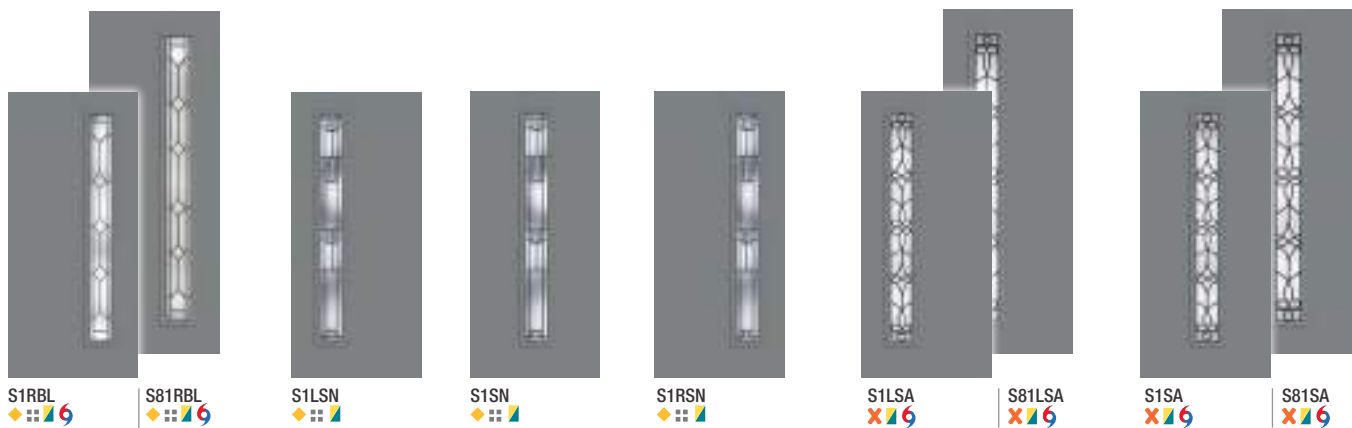

S1RBL S81RBL S1LSN S1SN S1RSN S1LSA S81LSA S1SA S81SA