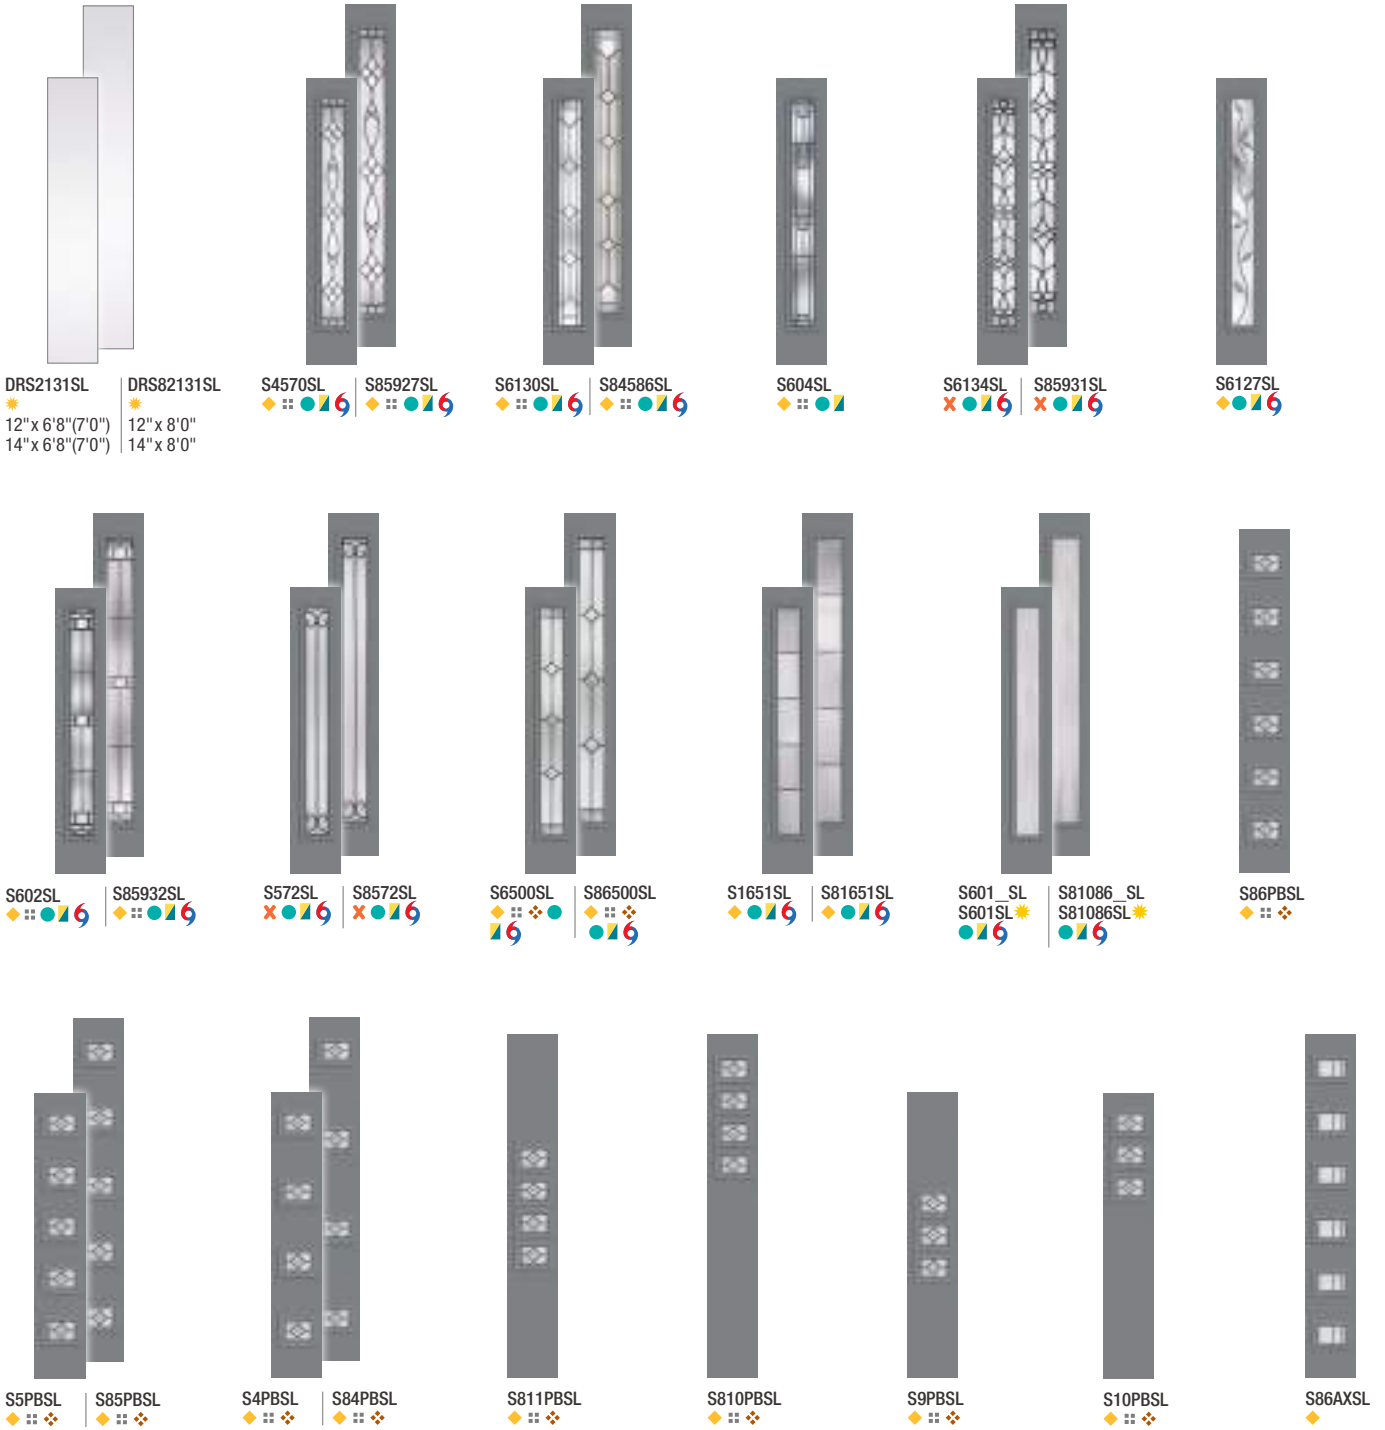

Sidelites

Note: Product images show exterior side of door.

Sidelites *Continue on next page.*

Privacy & Textured Glass Options

Add the code to the blank in the style number for the desired door and glass combination. For details on glass options, see page 262.

XK = Reeded   XE = Satin Etch   XJ = Chinchilla   XN = Granite
XG = Geometric   XC = Chord   XR = Rainglass

Key

- Low-E Glass (LE)
- Black Nickel Caming (1D)
- Brushed Nickel Caming (1C)
- Brass Caming (1A)
- Wrought Iron (1W)
- Vented Sidelite Options
- NEW Scrolled & Flat Advanta Lite Frame
- WBDR / HVHZ Options
- Elevated 10" Bottom Rail Options