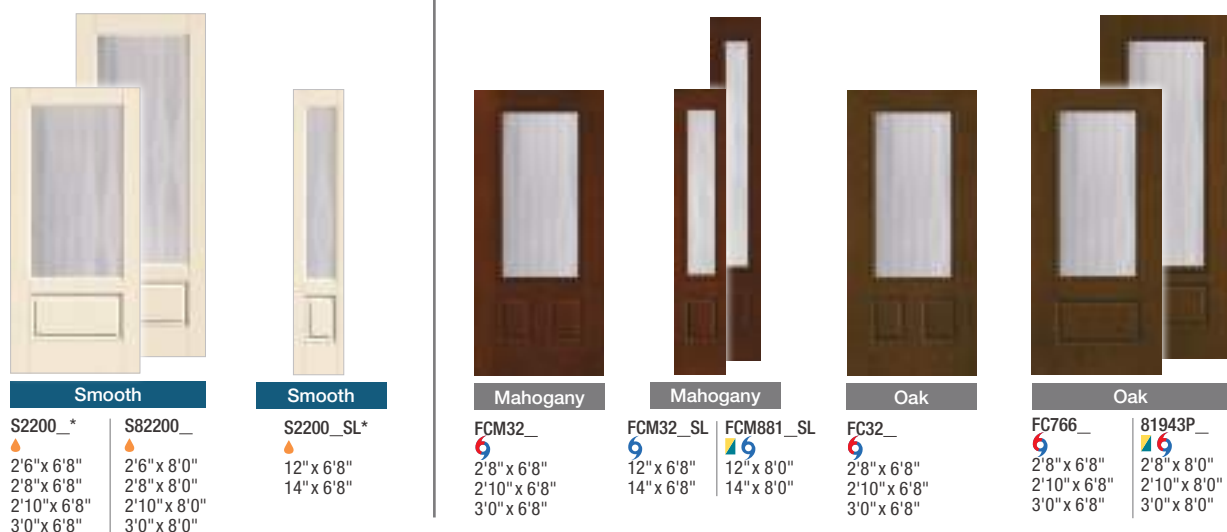

EnLiten™ Flush-Glazed Privacy & Textured Glass

Privacy & Textured Glass

S2200_* 2'6" x 6'8" 2'8" x 6'8" 2'10" x 6'8" 3'0" x 6'8"	S82200_ 2'6" x 8'0" 2'8" x 8'0" 2'10" x 8'0" 3'0" x 8'0"	S2200_SL* 12" x 6'8" 14" x 6'8"	FCM32_ 2'8" x 6'8" 2'10" x 6'8" 3'0" x 6'8"	FCM32_SL 12" x 6'8" 14" x 6'8"	FCM881_SL 12" x 8'0" 14" x 8'0"	FC32_ 2'8" x 6'8" 2'10" x 6'8" 3'0" x 6'8"	FC766_ 2'8" x 6'8" 2'10" x 6'8" 3'0" x 6'8"	81943P_ 2'8" x 8'0" 2'10" x 8'0" 3'0" x 8'0"