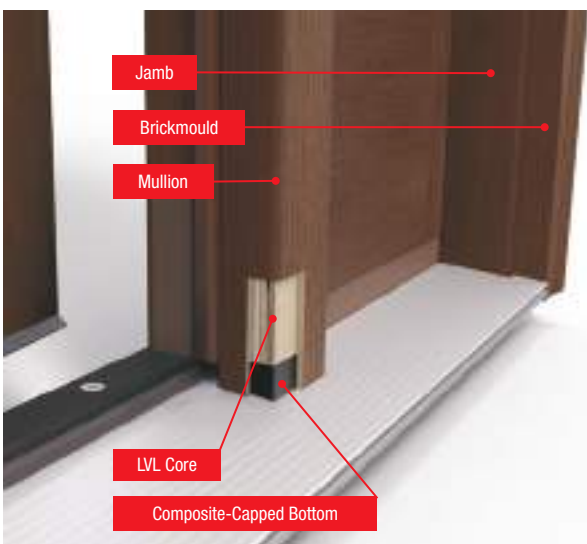

6 Lip-lite frame (shown right) features a **compression seal** against weather on the outside of the **door** and an **adhesive seal** against weather on the outside of the **glass**. **Flush-glazed glass** (shown left) is built directly into the door without a Lip-lite frame, featuring a **high-performance adhesive weather seal** inside and out.