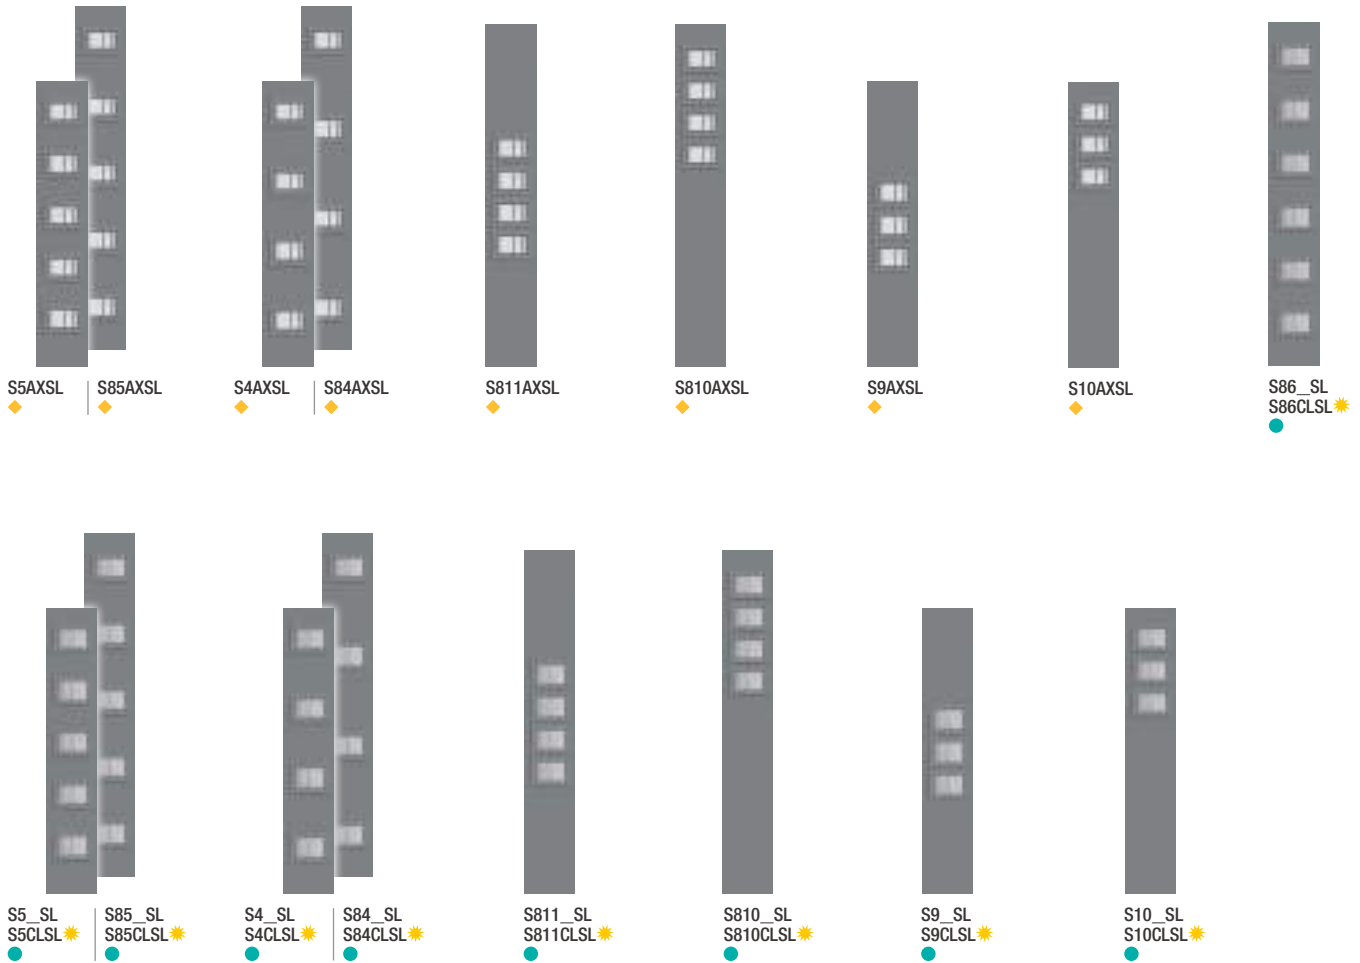

Privacy & Textured Glass Options
Add the code to the blank in the style number for the desired door and glass combination. For details on glass options, see page 262.

XK = Reeded	XJ = Chinchilla
XG = Geometric	XR = Rainglass
XE = Satin Etch	XN = Granite
XC = Chord	

Key

- Low-E Glass (LE)
- Black Nickel Caming (1D)
- Vented Sidelite Options

Wood-Grained Fiberglass: Mahogany or Oak (Shown in Driftwood stain.)	Smooth Fiberglass	Steel

It's your decision, by design.
Select a look for the door and sidelites. Choose a material. Find an available glass design and frame to complete the statement. Stain or paint it any color. Explore all the possible combinations at thermatru.com/pulse.

Note: Door and sidelite styles shown in smooth fiberglass with flat lite frame. To see styles in other material choices, go to thermatru.com/pulse.

Note: See page 299 for important product details that may help with your purchase decision.
Right Page, Top: Pulse Línea, Low-E Glass with Flat Lite Frame, Door – S81RCL, Direct Set Sidelite – DRS82131SL, Finish – Chestnut
Right Page, Bottom: Pulse Echo, Geometric Glass with Flat Lite Frame, Door – S9XG, Sidelite – S9XGSL