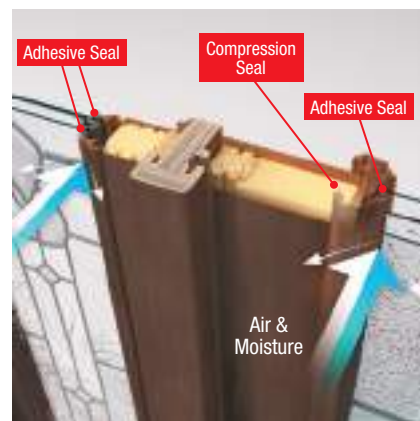

6 Lip-lite frame (shown right) features a **compression seal** against weather on the outside of the **door** and an **adhesive seal** against weather on the outside of the **glass**. **Flush-glazed glass** (shown left) is built directly into the door without a Lip-lite frame, featuring a **high-performance adhesive weather seal** inside and out.