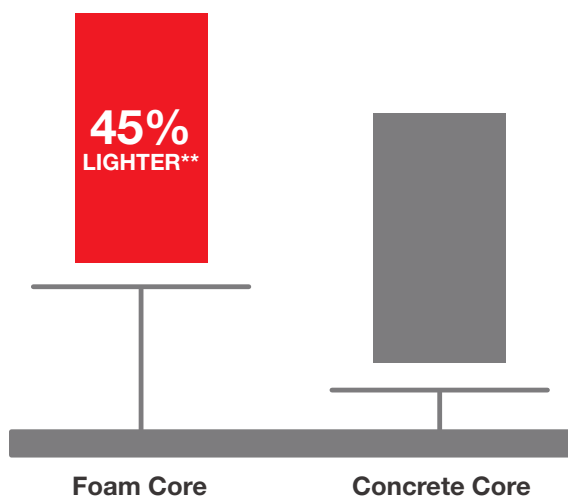

Therma-Tru® Fire-Rated Doors

From smooth to wood-grained, Therma-Tru offers products to meet most national and local code requirements for house-to-garage, multi-family residential and hotel / motel unit entries.* Explore a wide variety of 20-minute Fire-rated fiberglass and steel door styles.

- Fiber-Classic and Smooth-Star 20-minute Fire-rated fiberglass doors are now constructed with a polyurethane foam core that reduces overall door slab weight by 45% for easier handling and installation.**

20-Minute Fire-Rated Fiberglass Doors

- Tested to withstand a minimum of 20-minutes of fire exposure with temperatures that reach more than 1,400 degrees Fahrenheit.
- Features a 20-minute positive pressure rating.
- Certified by Intertek, Warnock Hersey for mortise lock use and features a wide lock stile to provide proper handleset reinforcement, combined with lock and hinge stiles that increase rigidity and stability.
- More durable than steel, and resist dents, scratches and rust, making them ideal for high-traffic, heavy-use environments.
- Features full-length lock side blocking, as well as blocking for panic and closure applications.
- Ideal for hotels, apartments, office buildings and other applications with security locks and card readers.

Additional Options

- Solid-panel steel wood-edge doors also available with the 20-minute Fire-rated label, starting on page 258.

For California Projects

Therma-Tru Fiber-Classic and Smooth-Star 20-minute Fire-rated fiberglass doors meet or exceed building codes and regulations specific to the state of California, including:

- ✓ California Wildland Urban Interface (WUI) requirements.
- ✓ California Air Resources Board (CARB) formaldehyde regulations.
- ✓ California State Fire Marshall test CA SFM 12-7A-1.

For Florida Projects

Therma-Tru Fiber-Classic and Smooth-Star foam core 20-minute Fire-rated fiberglass doors include options to meet building codes and regulations specific to the state of Florida.

- ✓ Approved for structural use in Florida.
- ✓ Approved for Wind-Borne Debris Regions (WBDR).

*To confirm fire door requirements in your jurisdiction, always check with your local building code authority.

**Comparison of 20-minute foam core Fire-rated door to a 20-minute concrete core Fire-rated door with similar style.

Note: To see the full results of third-party Intertek, Warnock-Hersey testing, visit www.thermatru.com/performance data.

Left: Fiber-Classic Mahogany Collection Door – FMF205, Finish – Driftwood