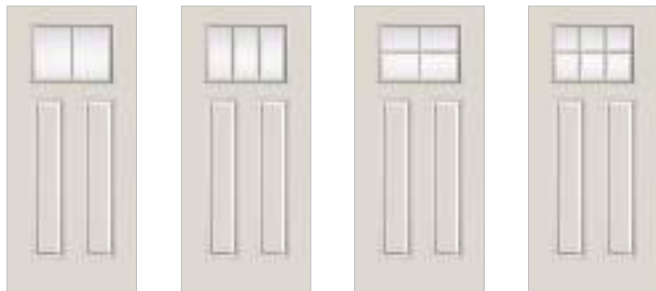

Clear Glass with Divided Lites

- **605HD**
  ◆ ◆ ◆
  2'8" x 6'8"
  2'10" x 6'8"
  3'0" x 6'8"
- **606HD**
  ◆ ◆ ◆
  2'8" x 6'8"
  2'10" x 6'8"
  3'0" x 6'8"
- **607HD**
  ◆ ◆ ◆
  2'8" x 6'8"
  2'10" x 6'8"
  3'0" x 6'8"
- **608HD**
  ◆ ◆ ◆
  2'8" x 6'8"
  2'10" x 6'8"
  3'0" x 6'8"

Clear Glass

- **601HD**
  ◆ ◆ ◆ ◆
  2'8" x 6'8"
  2'10" x 6'8"
  3'0" x 6'8"

Minimal Lites

Maple Park.

- **736HD**
  ◆ ◆ ◆
  2'8" x 6'8" (7'0")
  2'10" x 6'8" (7'0")
  3'0" x 6'8" (7'0")

Saratoga™

- **707HD**
  ◆ ◆ ◆
  2'8" x 6'8" (7'0")
  2'10" x 6'8" (7'0")
  3'0" x 6'8" (7'0")

Wellesley™

- **721HD**
  ◆ ◆ ◆ ◆
  2'8" x 6'8" (7'0")
  2'10" x 6'8" (7'0")
  3'0" x 6'8" (7'0")

Concorde™

- **735HD**
  ◆ ◆ ◆ ◆
  2'8" x 6'8" (7'0")
  2'10" x 6'8" (7'0")
  3'0" x 6'8" (7'0")

Pembridge™

- **745HD**
  ◆ ◆ ◆ ◆
  2'8" x 6'8" (7'0")
  2'10" x 6'8" (7'0")
  3'0" x 6'8" (7'0")

Clear Glass with Divided Lites

- **752HD**
  ◆ ◆ ◆ ◆
  2'8" x 6'8" (7'0")
  2'10" x 6'8" (7'0")
  3'0" x 6'8" (7'0")

- **704HD**
  ◆ ◆ ◆
  2'8" x 6'8" (7'0")
  2'10" x 6'8" (7'0")
  3'0" x 6'8" (7'0")

Clear Glass

- **708HD**
  ◆
  2'8" x 6'8" (7'0")
  2'10" x 6'8" (7'0")
  3'0" x 6'8" (7'0")

Crystalline™

- **1055HD**
  ◆ ◆ ◆
  2'8" x 6'8" (7'0")
  2'10" x 6'8" (7'0")
  3'0" x 6'8" (7'0")

Concorde™

- **454HD**
  ◆ ◆ ◆ ◆
  2'8" x 6'8" (7'0")
  2'10" x 6'8" (7'0")
  3'0" x 6'8" (7'0")

Key

- Low-E Glass (LE)
- Wrought Iron (1W)
- Flat or Contour, White Grilles Between Glass (GBGF / GBGC)
- Flat or Contour, Bronze Grilles Between Glass (GBGF / GBGC)
- Black Nickel Caming (1D)
- WBDR / HVHZ Options
- Flat or Contour, Almond Grilles Between Glass (GBGF / GBGC)
- Flat or Contour, Black Grilles Between Glass (GBGF / GBGC)
- Brushed Nickel Caming (1C)
- Simulated Divided Lites (SDL)
- Fixed Grilles (FXG)
- ◆ ◆ ◆ ◆ **NEW** Scrolled & Flat Advanta Lite Frame
- ◆ ◆ **NEW** Scrolled Advanta Lite Frame