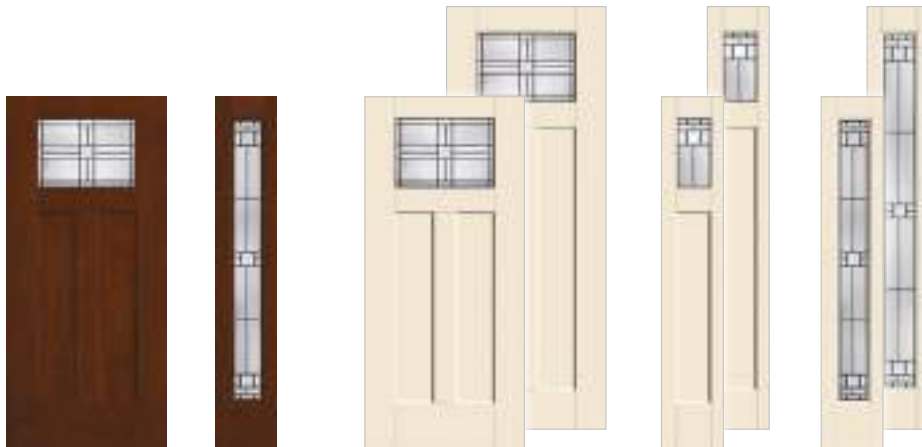

*To confirm code requirements in your jurisdiction, always check with your local building code authority.

**Available for full-lite sidelites only.

Note: Fiber-Classic and Smooth-Star products used in multi-family or commercial settings are backed by a 3-year limited warranty. See your Therma-Tru seller or visit www.thermatru.com for details on available product sizes and options, limited warranties and exclusions, Riders, ENERGY STAR qualified products, product approvals and installation instructions. Please verify that there is a Therma-Tru product approval for the configuration before buying.

Top: Fiber-Classic Mahogany Collection, Saratoga Glass, Door – FCM6240, Sidelites – FCM6201SL, Transom – 19750T, Finish – Sweet Date
Right Page: Smooth-Star, Chord Glass with SDLs, Door – S4813XC, Sidelites – S2000XCSL, Finish – Onyx