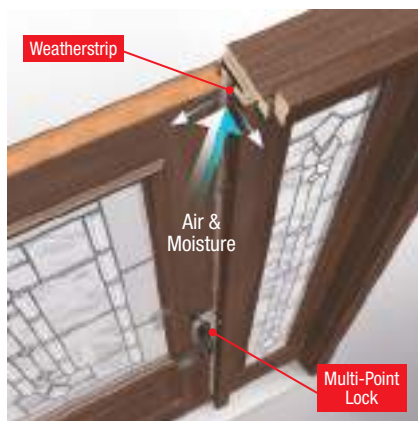

5 Multi-point locking system (recommended) engages the door and frame for three points from top to bottom for enhanced security while helping to preserve the **weatherstrip's** seal even under wind pressure.