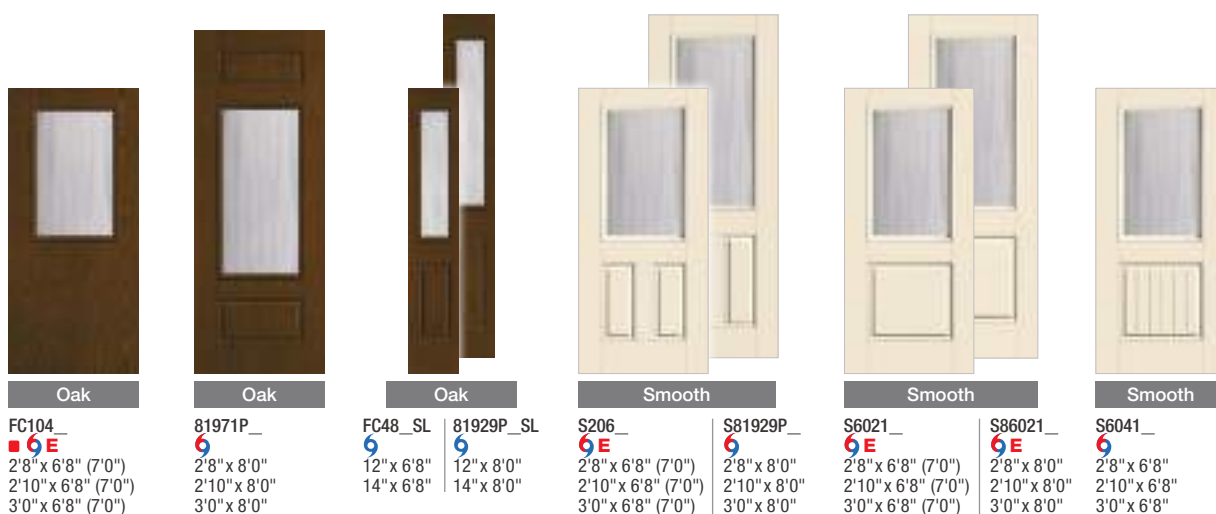

Privacy & Textured Glass

Privacy & Textured Glass Continues on next page.

Key

- No Stile Lines
- Simulated Divided Lites (SDL)
- └─ Flat Lite Frame
- NEW Scrolled & Flat Advanta Lite Frame
- Vented Sidelite Options
- ⊗ WBDR Options
- ⊗ WBDR / HVHZ Options
- E Elevated 10" Bottom Rail Options
- ⬆ 6'6" Height Available