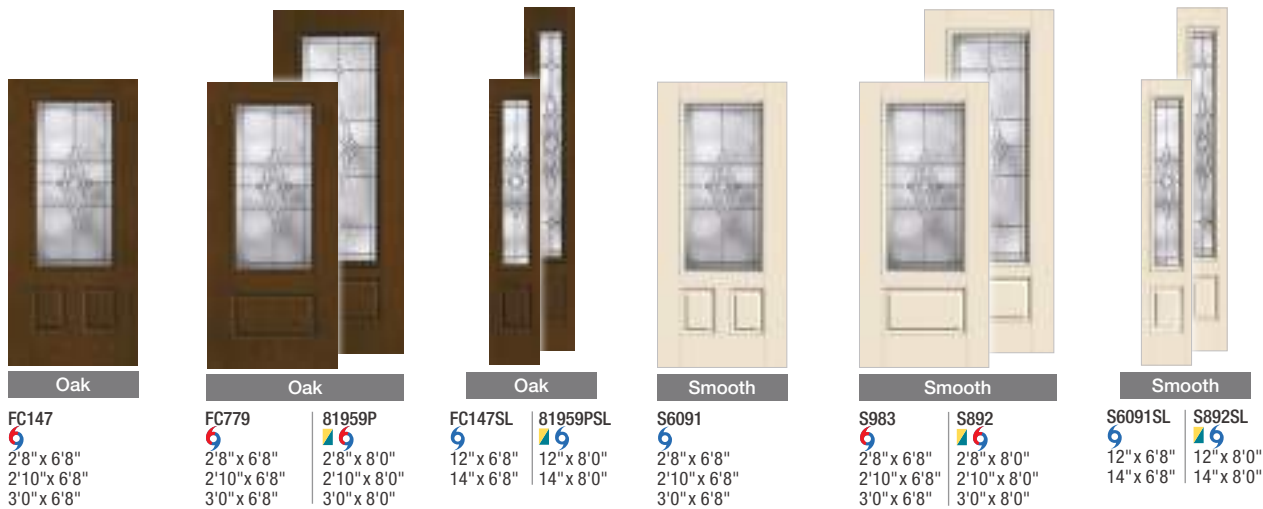

Riserva® x

Concorde™ ◆ ◆ ◆

Concorde Continues on next page.

Key

- Black Nickel Caming (1D)
- NEW Scrolled & Flat Advanta Lite Frame
- Brushed Nickel Caming (1C)
- WBDR Options
- Brass Caming (1A)
- WBDR / HVHZ Options
- Wrought Iron (1W)