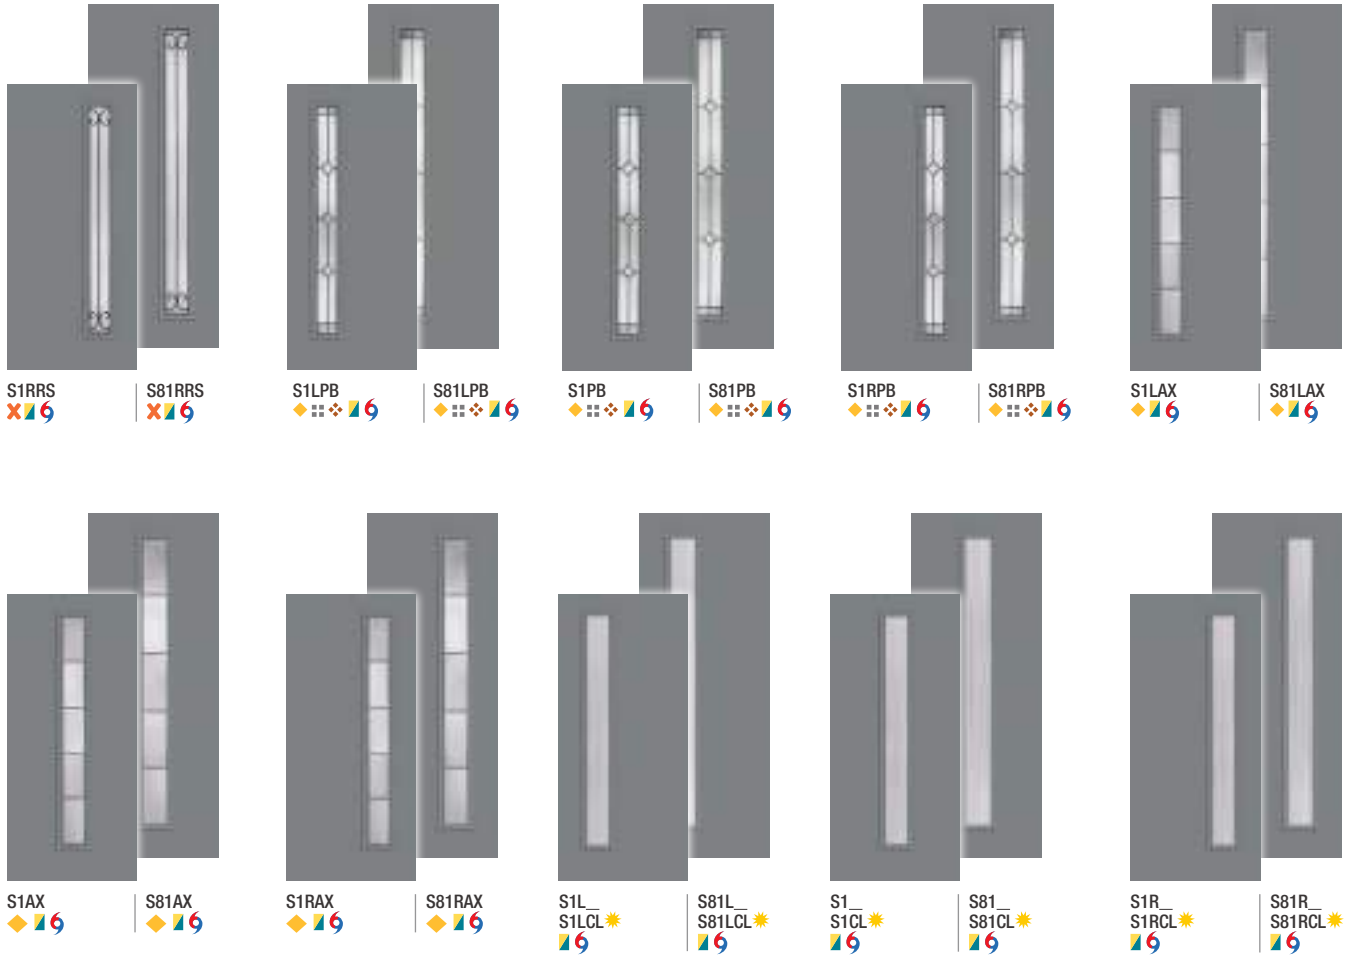

Echo

Note: Product images show exterior side of door.

Wood-Grained Fiberglass: Mahogany or Oak (Shown in Driftwood stain.)	Smooth Fiberglass	Steel

It's your decision, by design.
Select a look for the door and sidelites. Choose a material. Find an available glass design and frame to complete the statement. Stain or paint it any color. Explore all the possible combinations at thermatru.com/pulse.

Note: Door and sidelite styles shown in smooth fiberglass with flat lite frame. To see styles in other material choices, go to thermatru.com/pulse.