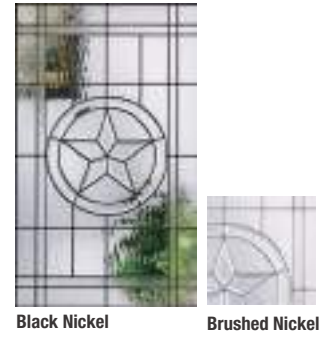

Texas Star
Glass Privacy Rating: **5**