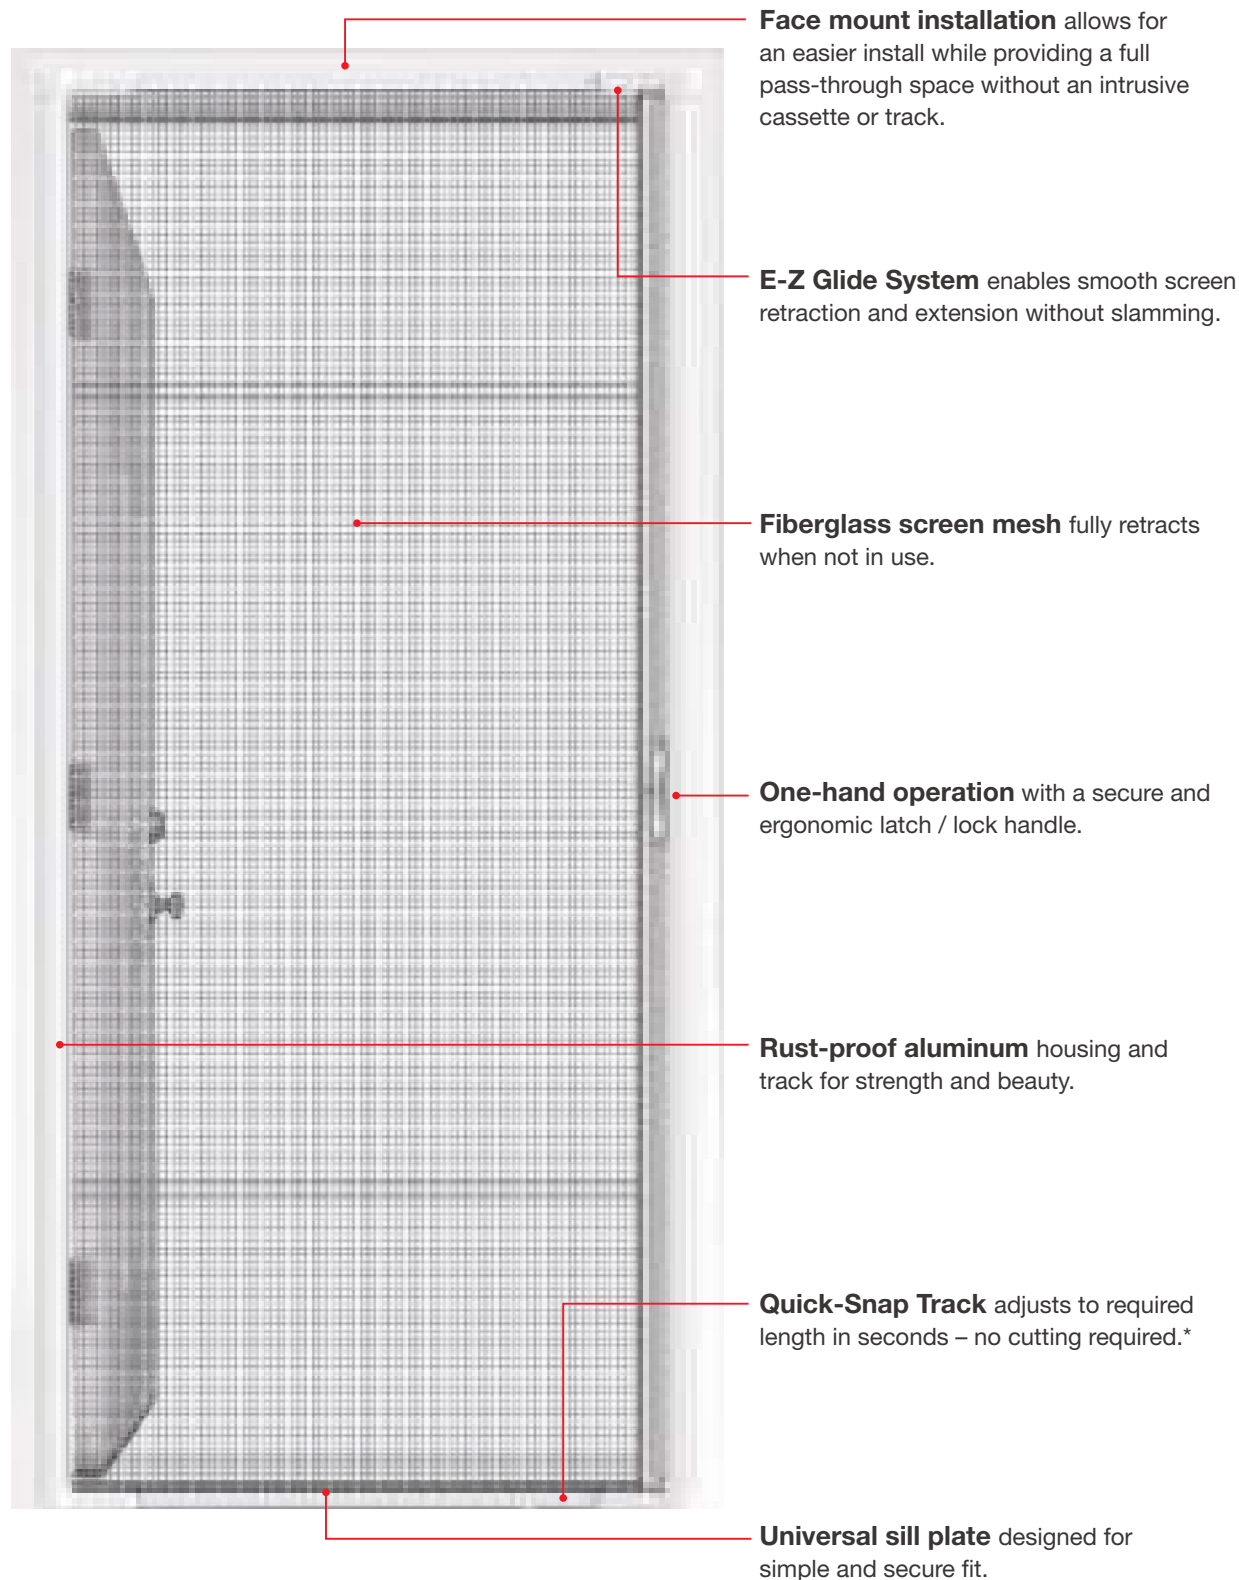

Welcome fresh air and natural light into the home while keeping debris and insects out. Therma-Tru retractable screen doors feature a discreet, hidden design that helps provide a seamless transition from indoors to out. Plus, it's been quality tested for compatibility with Therma-Tru® entry door systems.